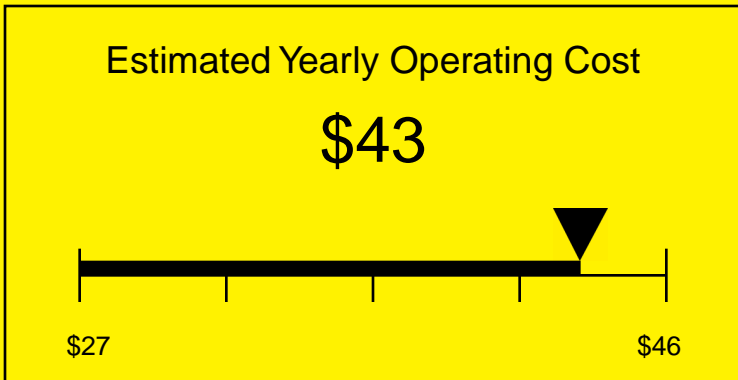

ENERGYGUIDE

REFRIGERATOR
Defrost: Automatic

FF521BLXSSHADA
4.1 Cubic Feet

Compare the energy use of this product with others
before you buy

406kWh

Estimated Yearly Electricity Use

Your cost will depend on your utility rates

Based on a 2007 U.S. Government national average cost of 10.65 cents per kWh for electricity. Your actual operating cost will vary depending on your local utility rates and your use of the product.