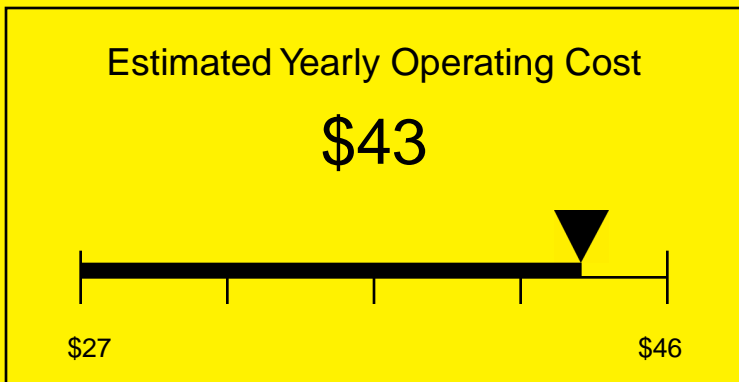

# ENERGYGUIDE

REFRIGERATOR  
Defrost: Automatic

FF521BLXDPLADA  
4.1 Cubic Feet

Compare the energy use of this product with others  
before you buy

Your cost will depend on your utility rates

Based on a 2007 U.S. Government national average cost of 10.65 cents per kWh for electricity. Your actual operating cost will vary depending on your local utility rates and your use of the product.