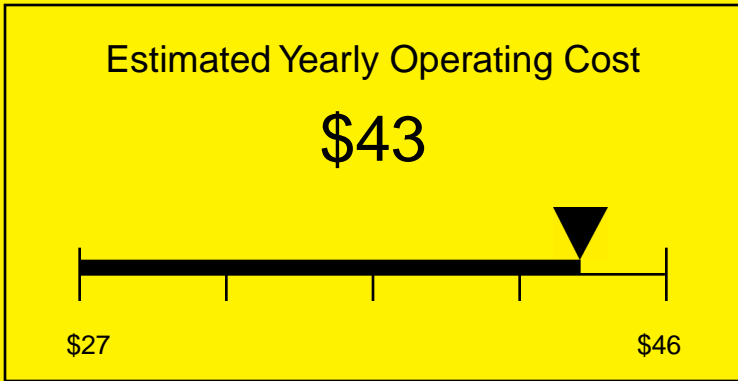

# ENERGYGUIDE

REFRIGERATOR  
Defrost: Automatic

FF521BLXDPL  
4.1 Cubic Feet

Compare the energy use of this product with others  
before you buy

Your cost will depend on your utility rates

Based on a 2007 U.S. Government national average cost of 10.65 cents per kWh for electricity. Your actual operating cost will vary depending on your local utility rates and your use of the product.