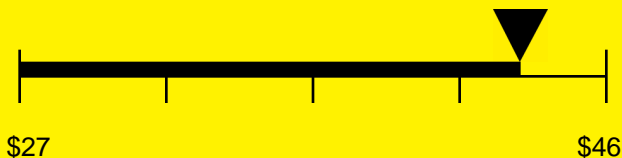

# ENERGYGUIDE

REFRIGERATOR  
Defrost: Automatic

FF521BLXCSS  
4.1 Cubic Feet

Compare the energy use of this product with others  
before you buy

Estimated Yearly Operating Cost

**\$43**

**406kWh**

Estimated Yearly Electricity Use

Your cost will depend on your utility rates

Based on a 2007 U.S. Government national average cost of 10.65 cents per kWh for electricity. Your actual operating cost will vary depending on your local utility rates and your use of the product.