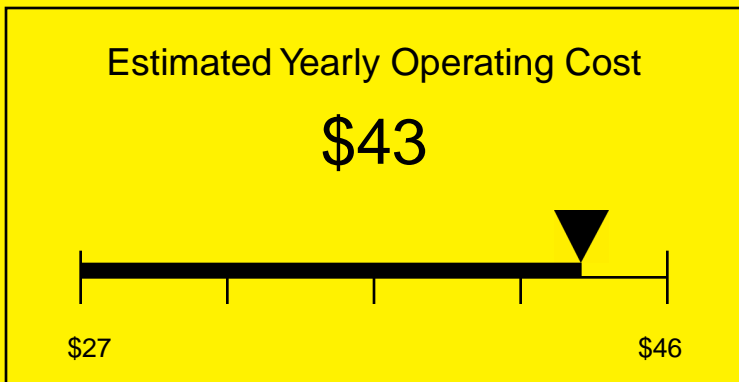

# ENERGYGUIDE

REFRIGERATOR  
Defrost: Automatic

FF521BLXBISSTB  
4.1 Cubic Feet

Compare the energy use of this product with others  
before you buy

Your cost will depend on your utility rates

Based on a 2007 U.S. Government national average cost of 10.65 cents per kWh for electricity. Your actual operating cost will vary depending on your local utility rates and your use of the product.