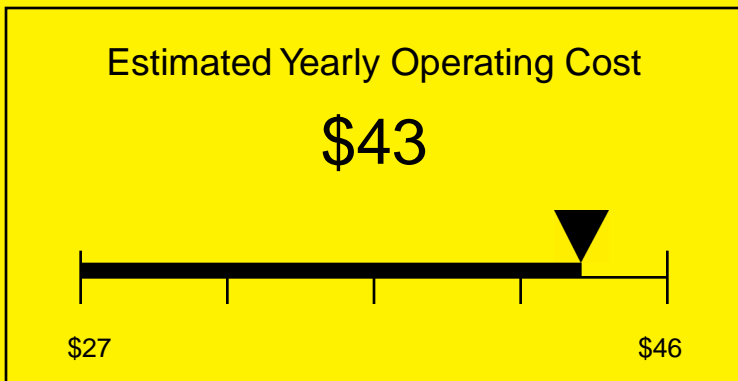

ENERGYGUIDE

REFRIGERATOR
Defrost: Automatic

FF521BLXBISSHV
4.1 Cubic Feet

Compare the energy use of this product with others
before you buy

Your cost will depend on your utility rates

Based on a 2007 U.S. Government national average cost of 10.65 cents per kWh for electricity. Your actual operating cost will vary depending on your local utility rates and your use of the product.