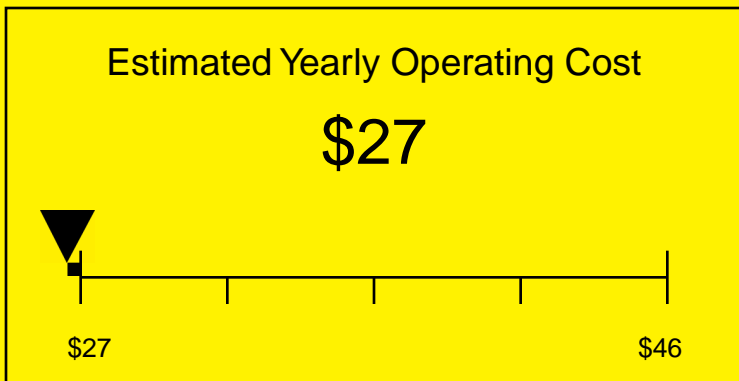

ENERGYGUIDE

REFRIGERATOR
Defrost: Automatic

SPR626OS
4.9 Cubic Feet

Compare the energy use of this product with others
before you buy

250kWh

Estimated Yearly Electricity Use

Your cost will depend on your utility rates

Based on a 2007 U.S. Government national average cost of 10.65 cents per kWh for electricity. Your actual operating cost will vary depending on your local utility rates and your use of the product.