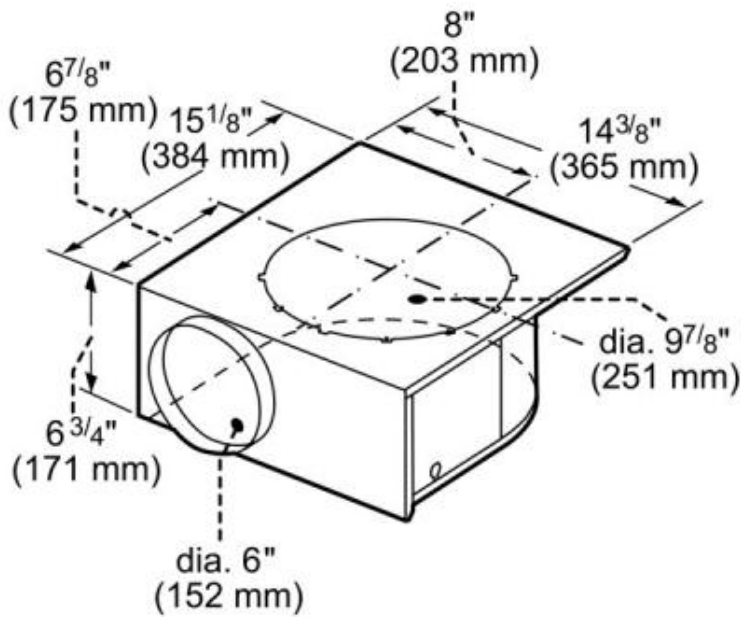

Design

- Internal Blowers are installed under the countertop with the downdraft
- Always refer to installation manual for detailed instructions

measurements in inches and mm

Frequency (Hz)	60
Approval certificates	CSA, UL
Plug type	120V-3 prong
Net weight (lbs)	10
Gross weight (lbs)	18
Discharge direction	vertical
Operating mode	Ducted