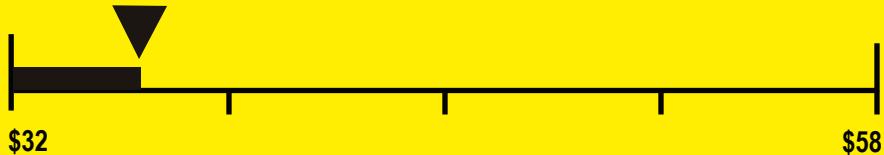

U.S. Government

Federal law prohibits removal of this label before consumer purchase.

ENERGYGUIDE

Refrigerator

• with automatic defrost

Marvel

Model 6OARM***

Capacity: 5.9 Cubic Feet

Estimated Yearly Operating Cost

$36

Cost Range of Similar Models

338 kWh

Estimated Yearly Electricity Use

Your cost will depend on your utility rates and use.

- † Cost range based only on refrigerator models of similar capacity with automatic defrost.
- † Estimated operating cost based on a 2007 national average electricity cost of 10.65 cents per kWh.
- † For more information, visit www.ftc.gov/appliances.

41012083C