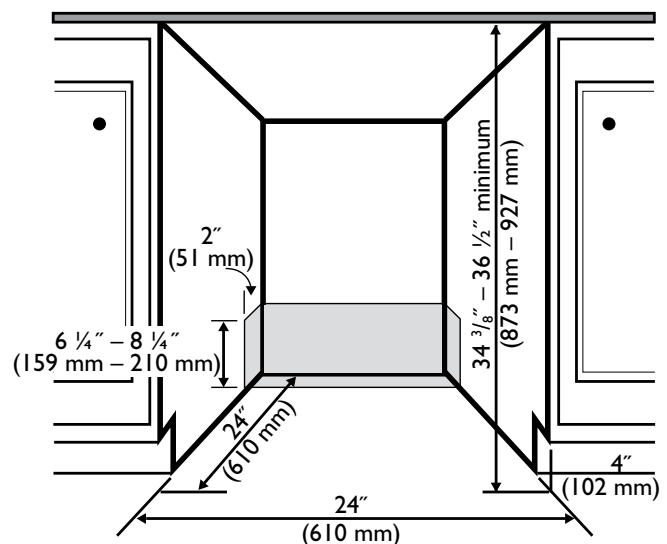

Specifications are subject to change without notice. See installation instructions for additional details.