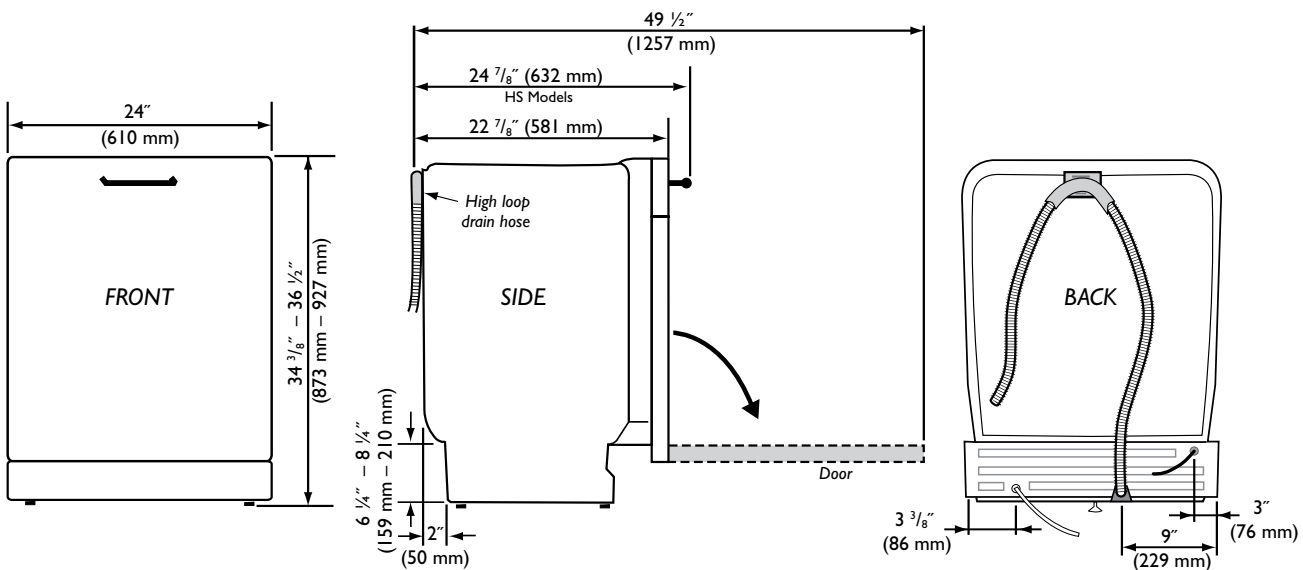

FLEXIRACKS™

Standard upper rack accommodates:

- 9" items
- Height-adjustable stemware shelf
- High-side design to protect dishes and glasses

Standard lower rack accommodates:

- 13 3/4" dishes
- Cutlery basket

Unit Dimensions

	US	METRIC
HEIGHT:*	34 ³ / ₈ " – 36 ¹ / ₂ "	873 – 927 mm
WIDTH:	24"	610 mm
DEPTH:	22 ⁷ / ₈ "	581 mm
DEPTH W/ HANDLE (HS):	24 ⁷ / ₈ "	632 mm
DEPTH W/DOOR OPEN:	49 ¹ / ₂ "	1257 mm
WEIGHT:	106 lbs	48 kg

Technical Data

Electricity	120 V, 60 Hz, 15 Amp
Water pressure	18 – 176 psi
Heating element	1200 watt
Max loading	1300 watt

Cutout Dimensions

	US	METRIC
HEIGHT:*	34 ³ / ₈ " – 36 ¹ / ₂ "	873 – 927 mm
WIDTH:	24"	610 mm
DEPTH:	24"	610 mm

The electrical and water supplies should enter through the area indicated by the shaded area. Preferably, they should come through the right side of the machine. The access hole must be round and smooth and no bigger than 2" (51 mm) in diameter.