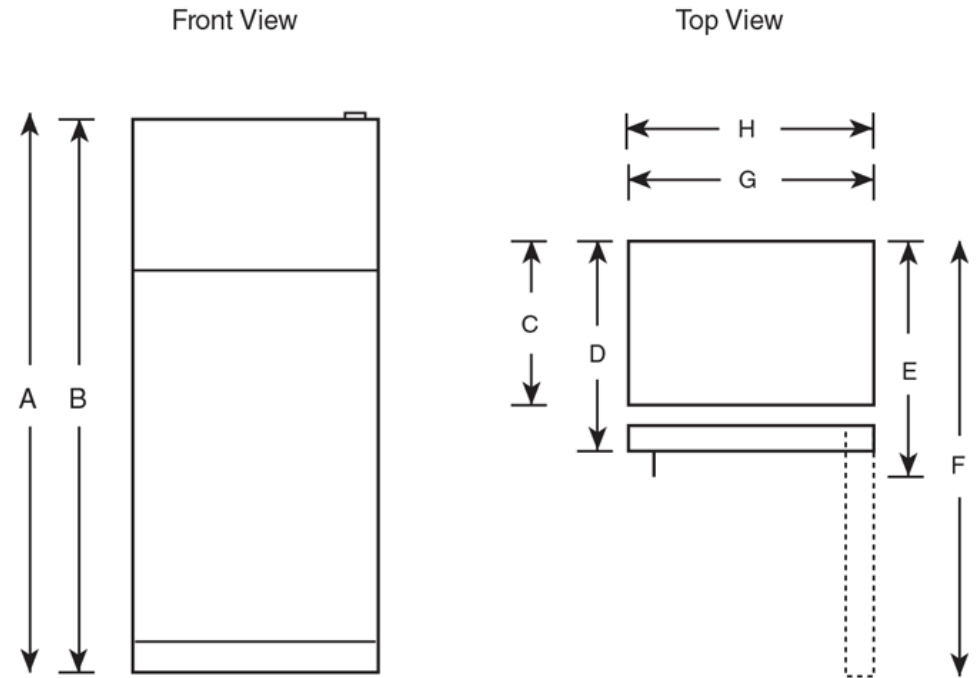

GTJ18GCD

GE® ENERGY STAR® 18.1 Cu. Ft. Top-Freezer Refrigerator

Dimensions and Installation Information (in inches)

Overall Dimensions	Height to top of hinge (in.) A	67-3/8
	Height to top of case (in.) B	66-7/8
	Case depth without door (in.) C	26-3/4
	Case depth less door handle (in.) D	30-1/2
	Case depth with door handle (in.) E	32-3/8
	Depth with fresh food door open 90° (in.) F	56-3/8
	Width (in.) G	28
	Width with door open 90° inc. door handle (in.) H	30-3/4
Air Clearances	Each side (in.)	3/4
	Top (in.)	1
	Back (in.)	2

Specification Created 1/12

310339