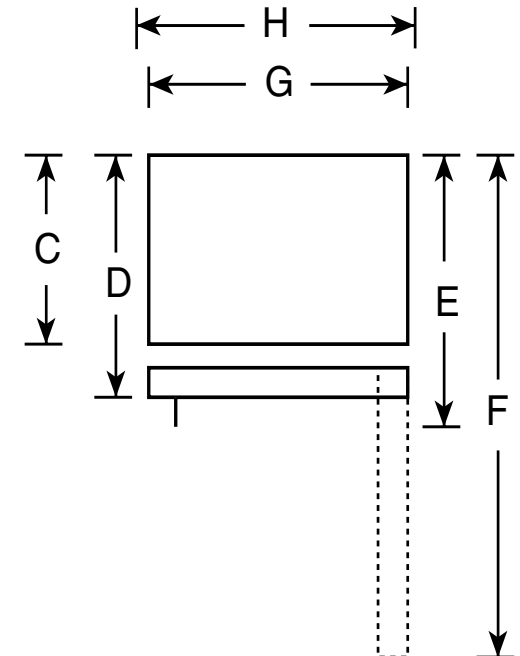

GTR10HAD

GE® 9.6 Cu. Ft. Top-Freezer Refrigerator

Dimensions and Installation Information (in inches)

Overall Dimensions	Height to top of hinge (in.) A	60-1/4
	Height to top of case (in.) B	59-5/8
	Case depth without door (in.) C	23-1/4
	Case depth less door handle (in.) D	26
	Case depth with door handle (in.) E	26
	Depth with fresh food door open 90° (in.) F	46-5/8
	Width (in.) G	23-1/4
	Width with door open 90° inc. door handle (in.) H	24
Air Clearances	Each side (in.)	1
	Top (in.)	4
	Back (in.)	3

Front View

Top View

For answers to your Monogram,® GE Profile™ or GE® appliance questions, visit our website at geappliances.com or call GE Answer Center® service, 800.626.2000.

Specification Created 3/12

310507