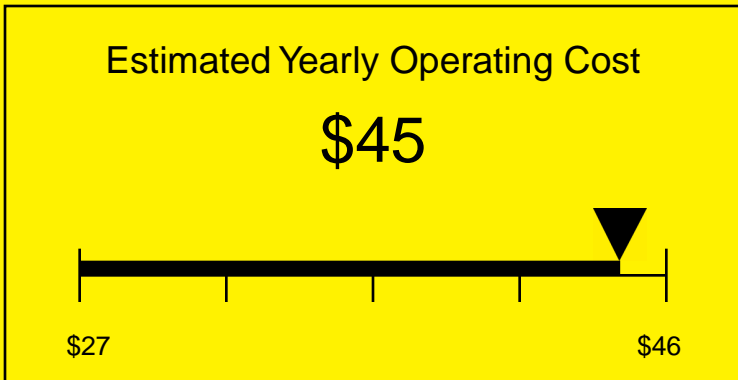

ENERGYGUIDE

REFRIGERATOR
Defrost: Automatic

SBC490BIDPL
6.4 Cubic Feet

Compare the energy use of this product with others
before you buy

Your cost will depend on your utility rates

Based on a 2007 U.S. Government national average cost of 10.65 cents per kWh for electricity. Your actual operating cost will vary depending on your local utility rates and your use of the product.