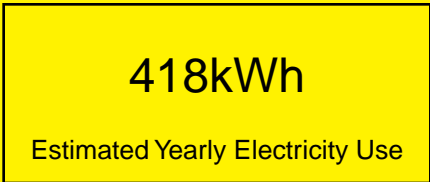

ENERGYGUIDE

REFRIGERATOR
Defrost: Automatic

SBC490BIDPL
6.4 Cubic Feet

Compare the energy use of this product with others
before you buy

Your cost will depend on your utility rates

Based on a 2007 U.S. Government national average cost of 10.65 cents per kWh for electricity. Your actual operating cost will vary depending on your local utility rates and your use of the product.