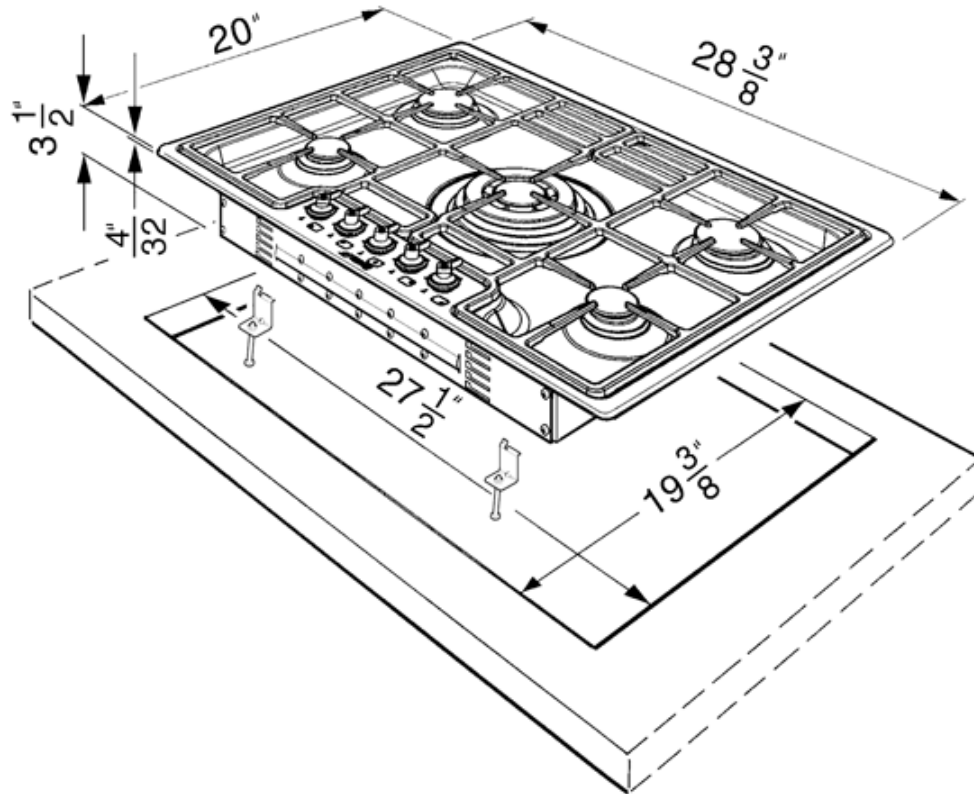

Automatic electronic ignition

Safety valves

LP Gas conversion kit included

Gas Inlet/Power supply location: Back right

Voltage rating: 120V / 60Hz / 0.1Amps

OPTIONS

- WOKGHU - Cast iron wok ring

PGF75U3

Gas Cooktop, 72 cm (approx. 28"),
Stainless Steel

SMEG USA INC.
A&D BUILDING
150 EAST 58th STREET
7th FLOOR
NEW YORK, NY, 10155