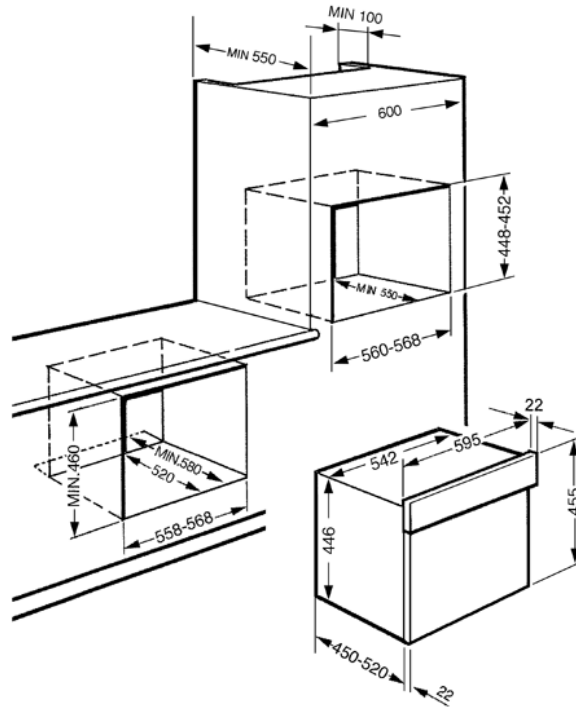

60CM (approx. 24") built-in speed oven with  
1000W microwave, stainless steel  
EAN13: 8017709154042

- 10 cooking modes • **Exclusive Classic design** • Finger-print proof stainless steel finish • Ergonomic control knobs • Stainless steel cavity • Digital LED display • Time-setting options: Start & Stop • End of cooking time acoustic alarm • Automatic oven/microwave switch-off when door is open • True European Convection cooking (can also be combined with microwave) • 12 5/8 size glass turntable • Temperature range 122°F – 428°F • Cooling fan • Defrost programmed by weight or by time • Microwave pizza cooking function • Child safe control lock • Microwave screen protection • 1 x 20W halogen light (illuminates when door is opened) • Oven capacity: 1.20 Cu.Ft. • Microwave Power: 1850 W • Microwave effective power: 1000 W • Nominal power: 3.40 kW • Amps @ 240V: 30 • Standard Accessories: • 3 metal racks, 1 large grid, 1 glass tray • 1 special crisp plate • Please note that this speed oven may be installed in a wall cabinet that is a minimum of 22" wide. Trim kits are available for wider wall cabinets. Please contact Smeg USA sales office for further information.