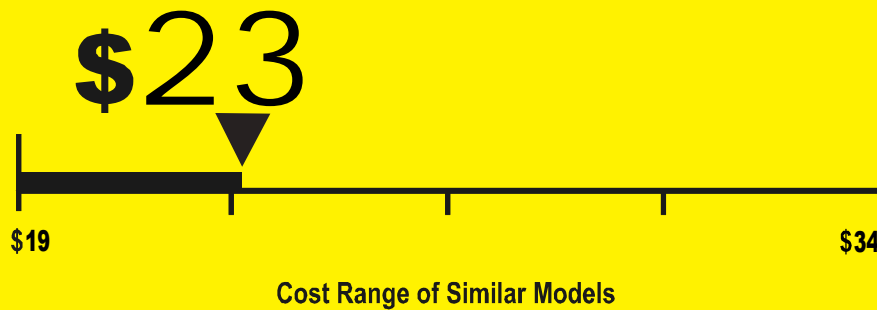

U.S. Government

Federal law prohibits removal of this label before consumer purchase.

ENERGYGUIDE

Dishwasher
Capacity: **compact**

HAIER
Models **HDC2406TW**

Estimated Yearly Operating Cost (when used with an electric water heater)

220 kWh

Estimated Yearly Electricity Use

\$16

Estimated Yearly Operating Cost
(when used with a natural gas water heater)

Your cost will depend on your utility rates and use.

- Cost range based only on compact capacity models.
- Estimated operating cost based on four wash loads a week and a 2007 national average electricity cost of 10.65 cents per kWh and natural gas cost of \$1.218 per therm.
- For more information, visit www.ftc.gov/appliances.