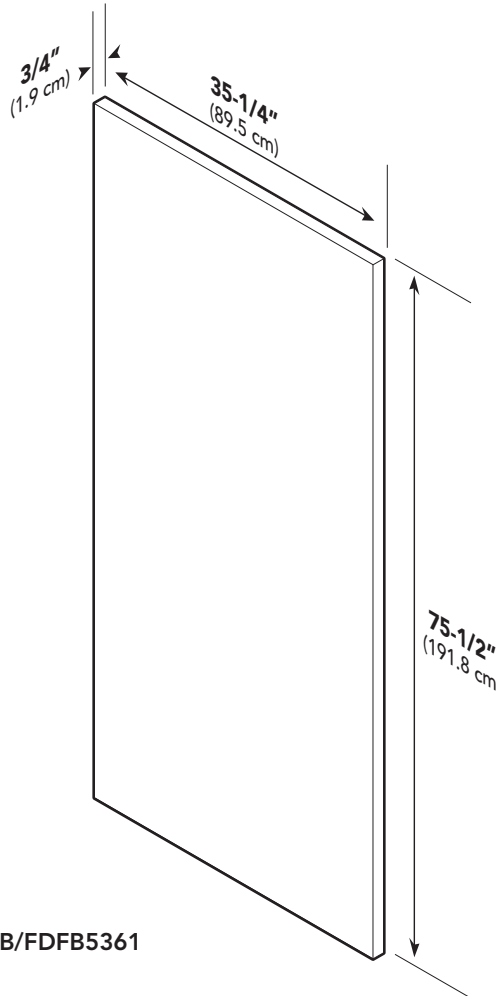

CUSTOM PANEL-REFRIGERATION
Quiet Cool™ Built-In 30"/36"W. All Refrigerator/All Freezer
—FDRB5301/5361, FDFB5301/5361

Dimensions & Specifications

CUSTOM PANEL DIMENSIONS

FDRB5301

FDRB5361

FDFB5301

FDFB5361

FDRB/FDFB5301

FDRB/FDFB5361

Note: Panel overlays must be dry, solid, straight one piece panels. The use of multiple panel pieces to achieve the dimensions is not recommended.

	FDRB5301	FDRB5361	FDFB5301	FDFB5361
Overall panel width	29-1/4" (74.3 cm)	35-1/4" (89.5 cm)	29-1/4" (74.3 cm)	35-1/4" (89.5 cm)
Overall panel height	75-1/2" (191.8 cm)			
Overall panel depth	3/4" (1.9 cm)*			
Maximum panel weight	50 lbs. (22.7 kg)	60 lbs. (27.2 kg)	50 lbs. (22.7 kg)	60 lbs. (27.2 kg)

Dimensions & Specifications

CUSTOM SIDE PANEL DIMENSIONS

Note: Adding a 3/4" (1.9 cm) side panel adds an additional 3/4" (1.9 cm) to the overall width of the product for each side panel. Requires side panel hardware kit (Kit model number – SPHKDS)

Dimensions & Specifications

CUSTOM GRILLE DIMENSIONS

FDRB5301

FDFB5301

FDRB/FDFB5301	
Overall grille width	29-1/2" (74.9 cm)
Overall grille height	3" (7.6 cm)
Overall grille depth	3-3/4" (9.5 cm)

Dimensions & Specifications