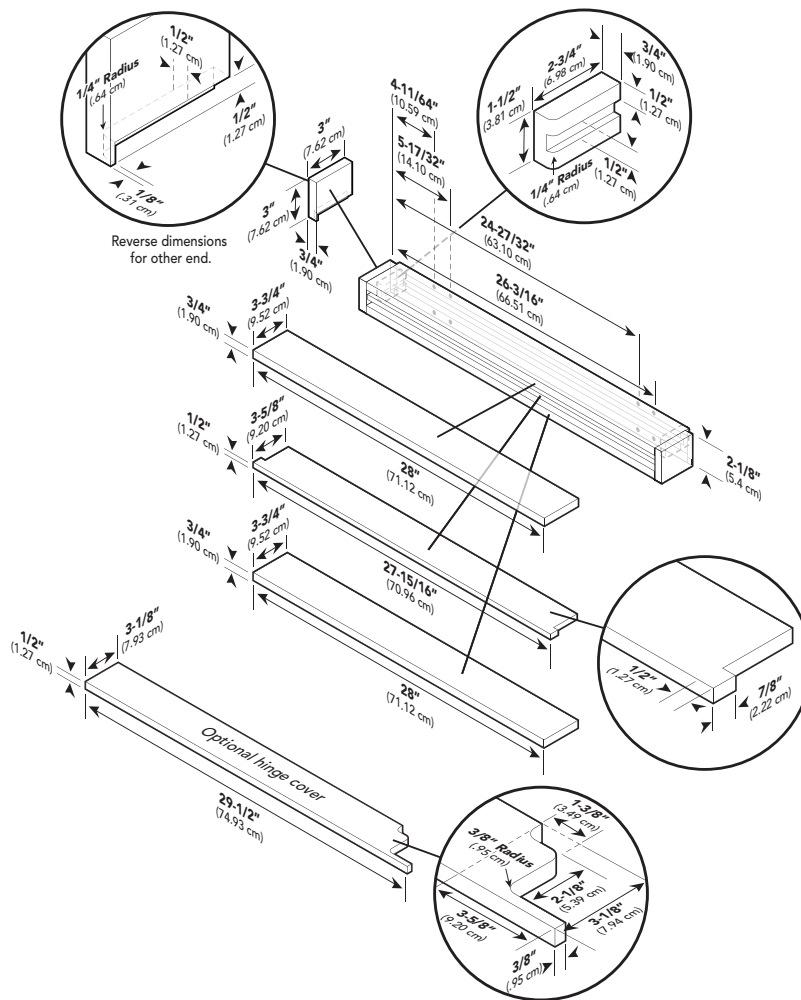

FDRB/FDFB5361

Note: Panel overlays must be dry, solid, straight one piece panels. The use of multiple panel pieces to achieve the dimensions is not recommended.

	FDRB5301	FDRB5361	FDFB5301	FDFB5361
Overall panel width	29-1/4" (74.3 cm)	35-1/4" (89.5 cm)	29-1/4" (74.3 cm)	35-1/4" (89.5 cm)
Overall panel height	75-1/2" (191.8 cm)			
Overall panel depth	3/4" (1.9 cm)*			
Maximum panel weight	50 lbs. (22.7 kg)	60 lbs. (27.2 kg)	50 lbs. (22.7 kg)	60 lbs. (27.2 kg)

Dimensions & Specifications

CUSTOM SIDE PANEL DIMENSIONS

Note: Adding a 3/4" (1.9 cm) side panel adds an additional 3/4" (1.9 cm) to the overall width of the product for each side panel. Requires side panel hardware kit (Kit model number – SPHKDS)

FDRB5301/FDRB5361/FDFB5301/FDFB5361	
Overall panel width	3/4" (1.9 cm)
Overall panel height	82-7/8" (210.5 cm) min. to 84-1/16" (213.5 cm) max.*
Overall panel depth	24" (61.0 cm)

*Depending on how high leveling feet are raised and cabinet enclosure height.

Dimensions & Specifications

CUSTOM GRILLE DIMENSIONS

FDRB5301

FDFB5301

FDRB/FDFB5301	
Overall grille width	29-1/2" (74.9 cm)
Overall grille height	3" (7.6 cm)
Overall grille depth	3-3/4" (9.5 cm)

Dimensions & Specifications