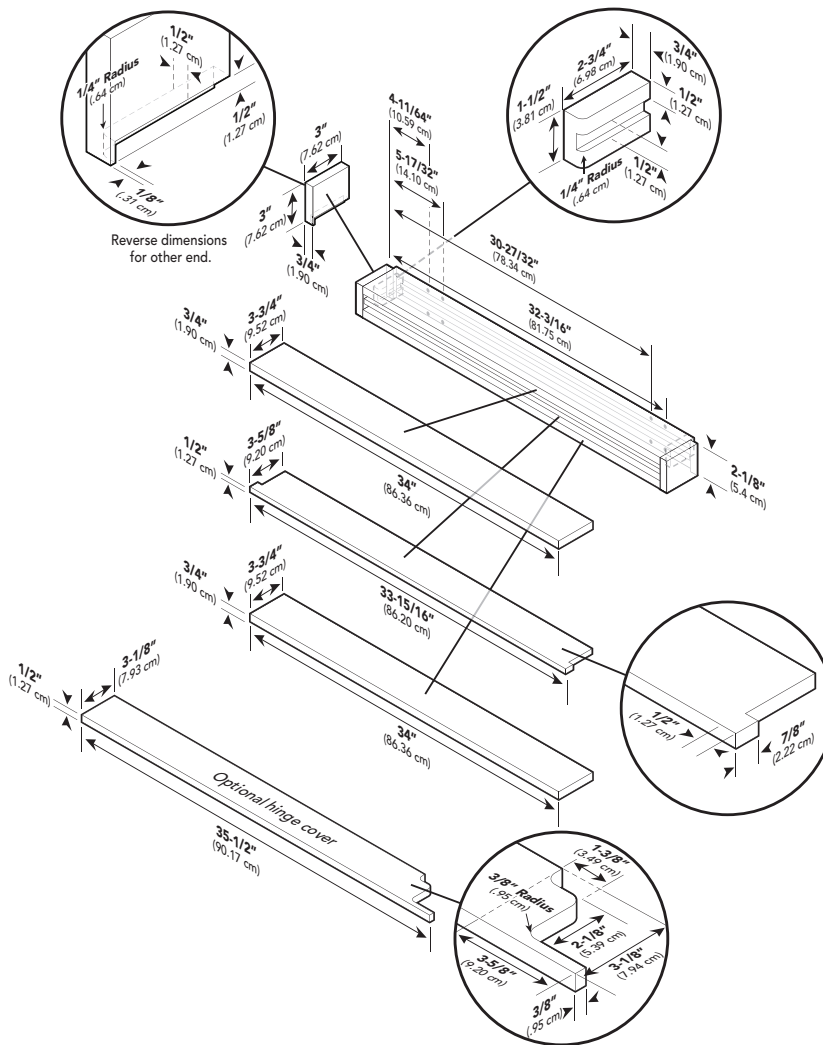

Dimensions & Specifications

CUSTOM GRILLE DIMENSIONS

FDRB/FDFB5361	
Overall grille width	35-1/2" (90.1 cm)
Overall grille height	3" (7.6 cm)
Overall grille depth	3-3/4" (9.5 cm)