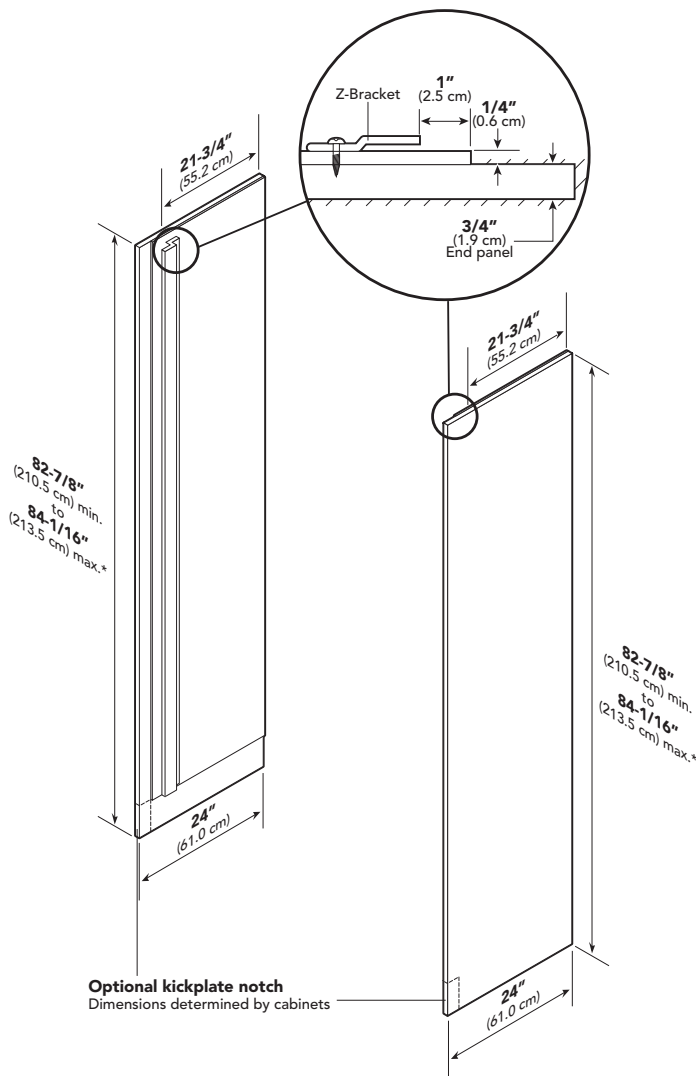

FDRB/FDFB5361

Note: Panel overlays must be dry, solid, straight one piece panels. The use of multiple panel pieces to achieve the dimensions is not recommended.

	FDRB5301	FDRB5361	FDFB5301	FDFB5361
Overall panel width	29-1/4" (74.3 cm)	35-1/4" (89.5 cm)	29-1/4" (74.3 cm)	35-1/4" (89.5 cm)
Overall panel height	75-1/2" (191.8 cm)			
Overall panel depth	3/4" (1.9 cm)*			
Maximum panel weight	50 lbs. (22.7 kg)	60 lbs. (27.2 kg)	50 lbs. (22.7 kg)	60 lbs. (27.2 kg)

Dimensions & Specifications

CUSTOM SIDE PANEL DIMENSIONS

Note: Adding a 3/4" (1.9 cm) side panel adds an additional 3/4" (1.9 cm) to the overall width of the product for each side panel. Requires side panel hardware kit (Kit model number – SPHKDS)

FDRB5301/FDRB5361/FDFB5301/FDFB5361	
Overall panel width	3/4" (1.9 cm)
Overall panel height	82-7/8" (210.5 cm) min. to 84-1/16" (213.5 cm) max.*
Overall panel depth	24" (61.0 cm)

*Depending on how high leveling feet are raised and cabinet enclosure height.

Dimensions & Specifications

CUSTOM GRILLE DIMENSIONS

FDRB5301

FDFB5301

FDRB/FDFB5301	
Overall grille width	29-1/2" (74.9 cm)
Overall grille height	3" (7.6 cm)
Overall grille depth	3-3/4" (9.5 cm)

Dimensions & Specifications