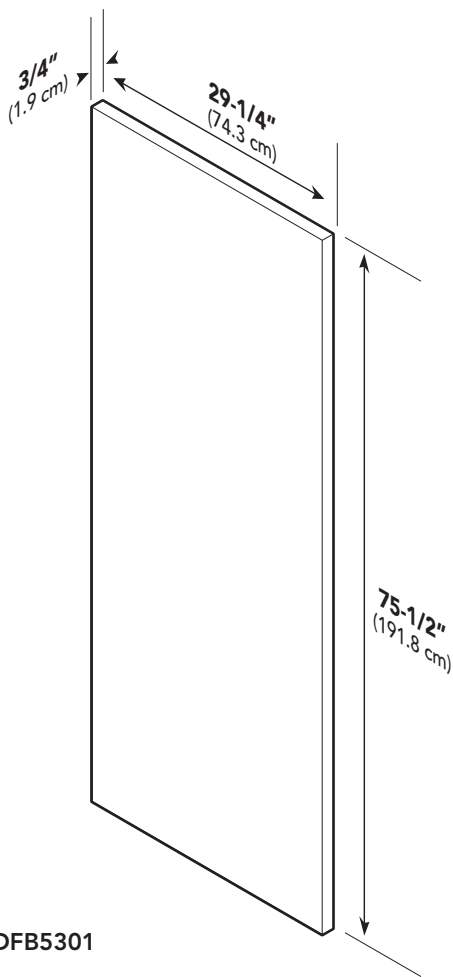

CUSTOM PANEL-REFRIGERATION
Quiet Cool™ Built-In 30"/36"W. All Refrigerator/All Freezer
—FDRB5301/5361, FDFB5301/5361

Dimensions & Specifications

CUSTOM PANEL DIMENSIONS

FDRB5301

FDRB5361

FDFB5301

FDFB5361

FDRB/FDFB5301

FDRB/FDFB5361

Note: Panel overlays must be dry, solid, straight one piece panels. The use of multiple panel pieces to achieve the dimensions is not recommended.

	FDRB5301	FDRB5361	FDFB5301	FDFB5361
Overall panel width	29-1/4" (74.3 cm)	35-1/4" (89.5 cm)	29-1/4" (74.3 cm)	35-1/4" (89.5 cm)
Overall panel height	75-1/2" (191.8 cm)			
Overall panel depth	3/4" (1.9 cm)*			
Maximum panel weight	50 lbs. (22.7 kg)	60 lbs. (27.2 kg)	50 lbs. (22.7 kg)	60 lbs. (27.2 kg)

Dimensions & Specifications

CUSTOM SIDE PANEL DIMENSIONS

Note: Adding a 3/4" (1.9 cm) side panel adds an additional 3/4" (1.9 cm) to the overall width of the product for each side panel. Requires side panel hardware kit (Kit model number – SPHKDS)

Dimensions & Specifications

CUSTOM GRILLE DIMENSIONS

FDRB5301

FDFB5301

FDRB/FDFB5301	
Overall grille width	29-1/2" (74.9 cm)
Overall grille height	3" (7.6 cm)
Overall grille depth	3-3/4" (9.5 cm)

Dimensions & Specifications