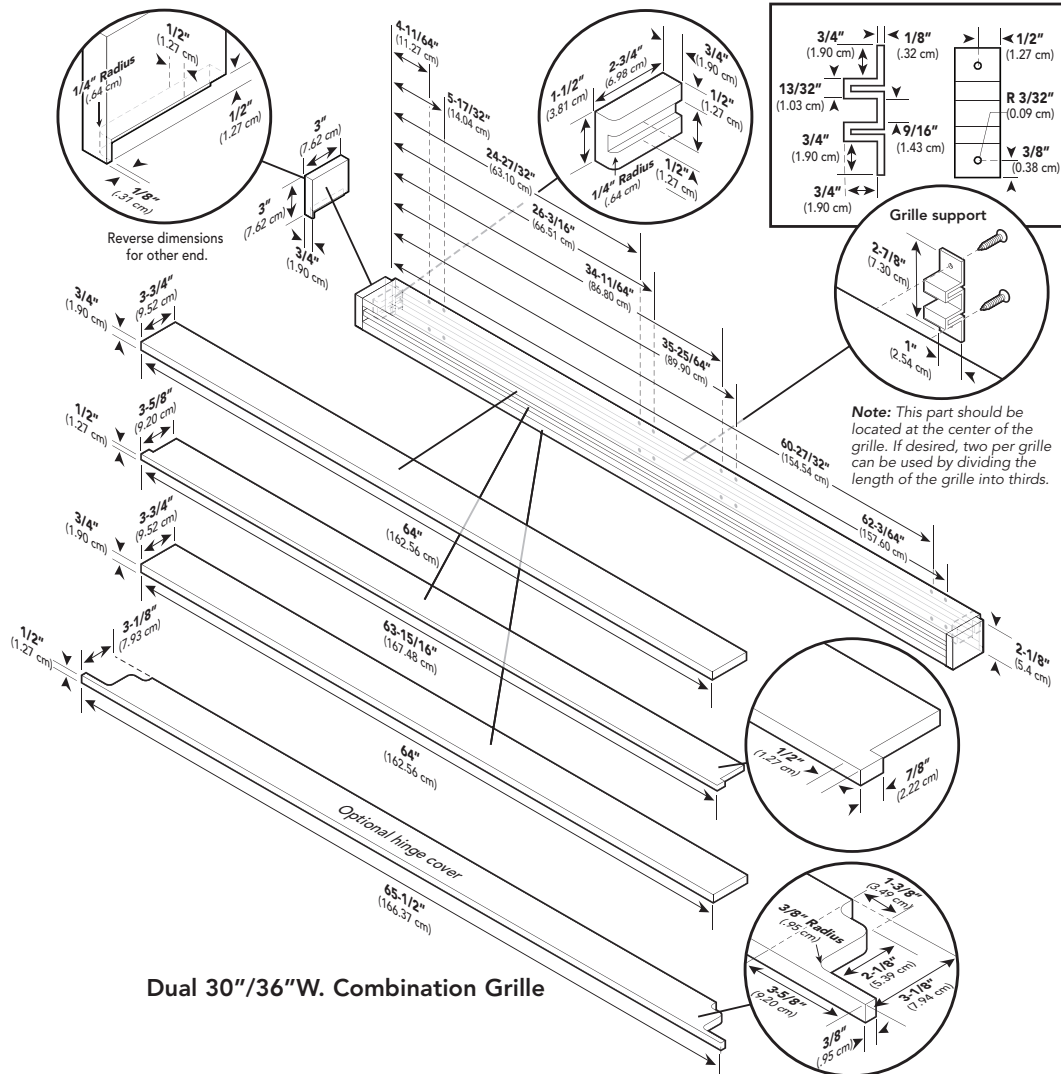

CUSTOM PANEL-REFRIGERATION

Quiet Cool™ Built-In 30"/36"W. All Refrigerator/All Freezer
—FDRB5301/5361, FDFB5301/5361—(1) 30" Unit & (1) 36" Unit

Dimensions & Specifications

CUSTOM GRILLE DIMENSIONS – DUAL ALL REFRIGERATOR/ALL FREEZER INSTALLATION

Dual 30"/36"W. Combination Grille

Note: Dual units can only be made in a left and right hand configuration. To use a custom 66"W. grille, you must purchase the center trim kit FCTKSS.

	FDRB5301	FDRB5361	FDFB5301	FDFB5361
Overall grille width			65-1/2" (166.4 cm)	
Overall grille height			3" (7.6 cm)	
Overall grille depth			3-3/4" (9.5 cm)