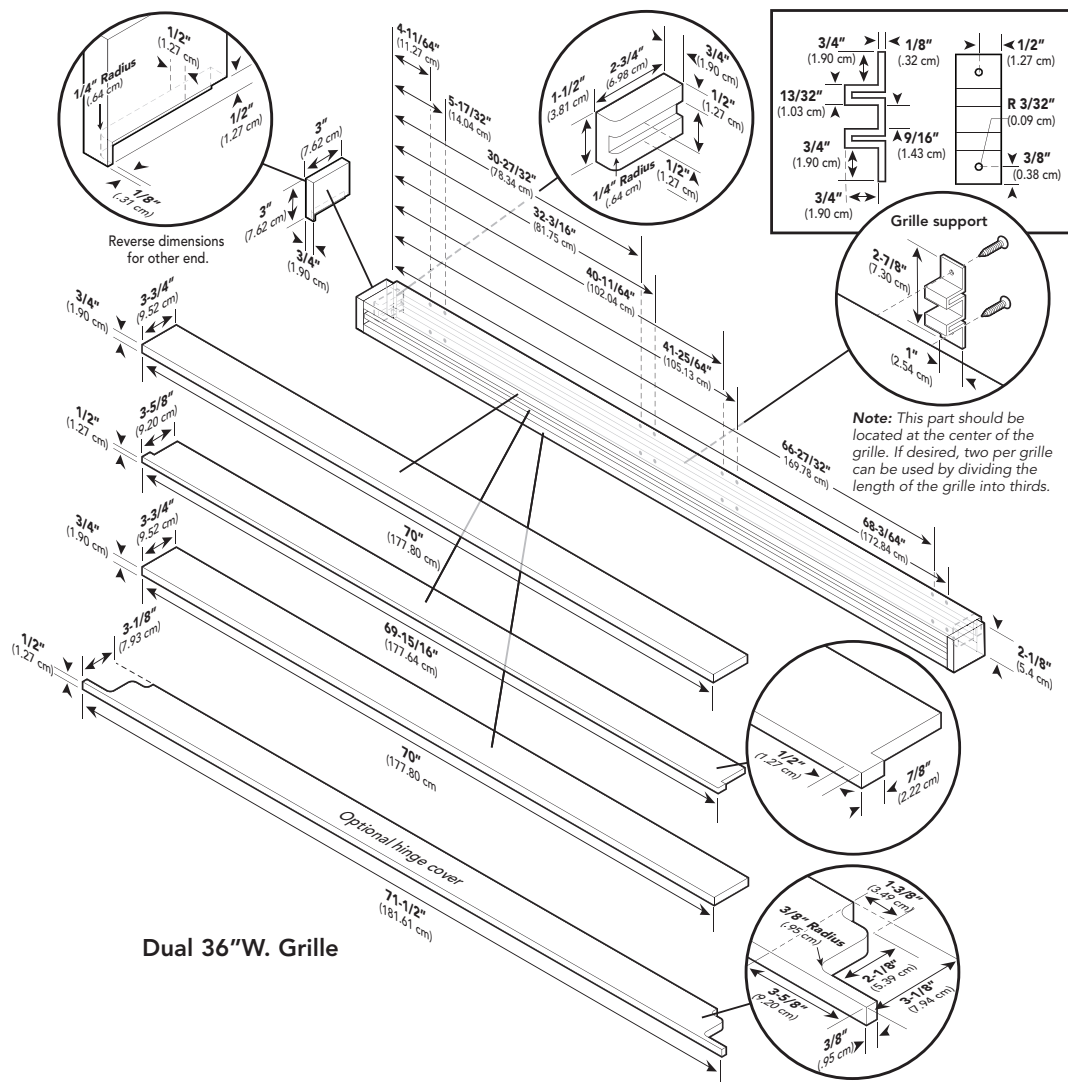

FDRB/FDFB5361

Note: Panel overlays must be dry, solid, straight one piece panels. The use of multiple panel pieces to achieve the dimensions is not recommended.

	FDRB5301	FDRB5361	FDFB5301	FDFB5361
Overall panel width	29-1/4" (74.3 cm)	35-1/4" (89.5 cm)	29-1/4" (74.3 cm)	35-1/4" (89.5 cm)
Overall panel height	75-1/2" (191.8 cm)			
Overall panel depth	3/4" (1.9 cm)*			
Maximum panel weight	50 lbs. (22.7 kg)	60 lbs. (27.2 kg)	50 lbs. (22.7 kg)	60 lbs. (27.2 kg)

Dimensions & Specifications

CUSTOM GRILLE DIMENSIONS

FDRB5301

FDFB5301

FDRB/FDFB5301	
Overall grille width	29-1/2" (74.9 cm)
Overall grille height	3" (7.6 cm)
Overall grille depth	3-3/4" (9.5 cm)

Dimensions & Specifications

	FDRB5301	FDRB5361	FDFB5301	FDFB5361
Overall grille width			65-1/2" (166.4 cm)	
Overall grille height			3" (7.6 cm)	
Overall grille depth			3-3/4" (9.5 cm)	

Dimensions & Specifications

CUSTOM GRILLE DIMENSIONS – DUAL 36"W. ALL REFRIGERATOR/ALL FREEZER INSTALLATION

FDRB5361

FDFB5361

Note: Dual units can only be made in a left and right hand configuration. To use a custom 72"W. grille, you must purchase the center trim kit FCTKSS.

FDRB5361/FDFB5361	
Overall grille width	71-1/2" (181.6 cm)
Overall grille height	3" (7.6 cm)
Overall grille depth	3-3/4" (9.5 cm)