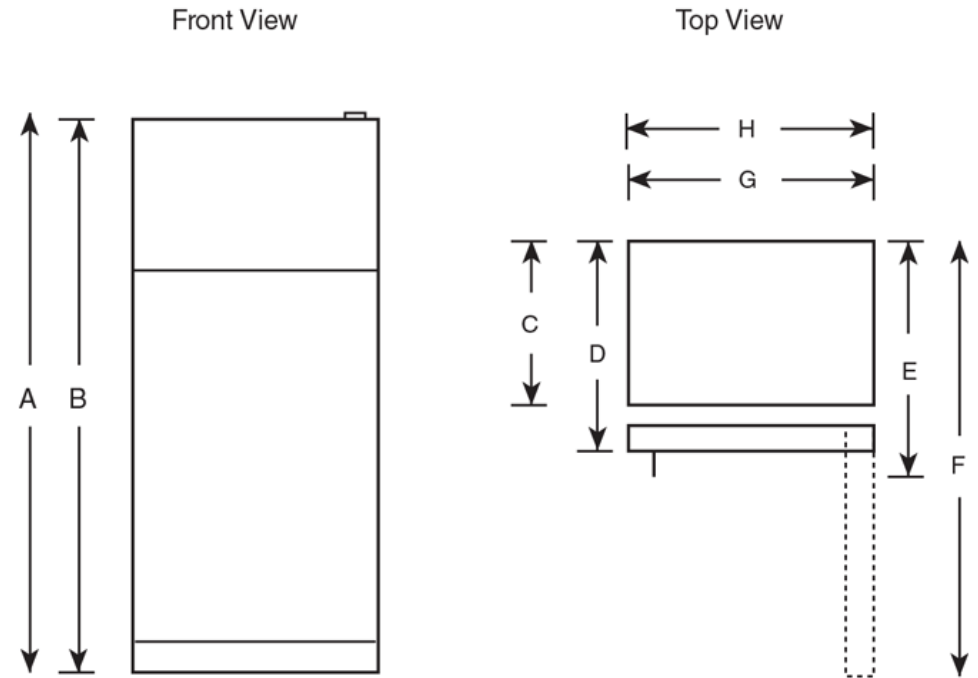

### Dimensions and Installation Information (in inches)

Overall Dimensions	Height to top of hinge (in.) A	67-3/8
	Height to top of case (in.) B	66-7/8
	Case depth without door (in.) C	26-3/4
	Case depth less door handle (in.) D	30-1/2
	Case depth with door handle (in.) E	32-3/8
	Depth with fresh food door open 90° (in.) F	56-3/8
	Width (in.) G	28
	Width with door open 90° inc. door handle (in.) H	30-3/4
Air Clearances	Each side (in.)	3/4
	Top (in.)	1
	Back (in.)	2