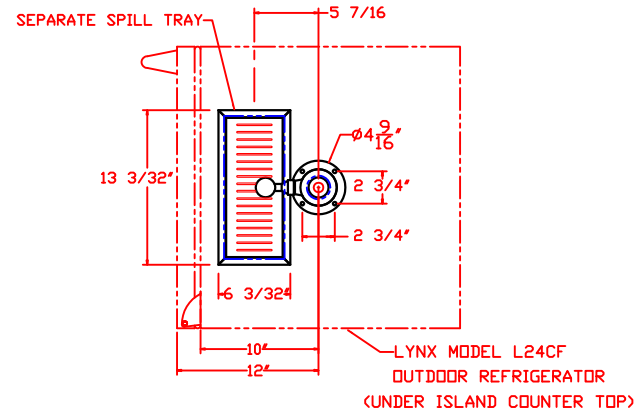

1/20/10

LYNX BEVERAGE TOWER KIT MODEL L24TWR W/ DIMENSIONS

ISLAND CUTOUT
IN BLUE

TOP VIEW

1/20/10

LYNX BEVERAGE TOWER KIT
MODEL L24TWR
ISLAND CUTOUT

TOP VIEW

FRONT VIEW

SIDE VIEW