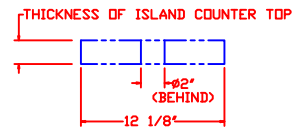

1/20/10

LYNX BEVERAGE TOWER KIT MODEL L24TWR W/ DIMENSIONS

ISLAND CUTOUT
IN BLUE

TOP VIEW

1/20/10

LYNX BEVERAGE TOWER KIT
MODEL L24TWR
ISLAND CUTOUT

TOP VIEW

FRONT VIEW