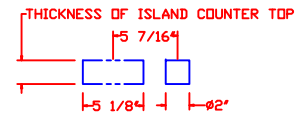

1/20/10

LYNX BEVERAGE TOWER KIT MODEL L24TWR W/ DIMENSIONS

ISLAND CUTOUT
IN BLUE

TOP VIEW

1/20/10

LYNX BEVERAGE TOWER KIT
MODEL L24TWR
ISLAND CUTOUT

TOP VIEW

FRONT VIEW