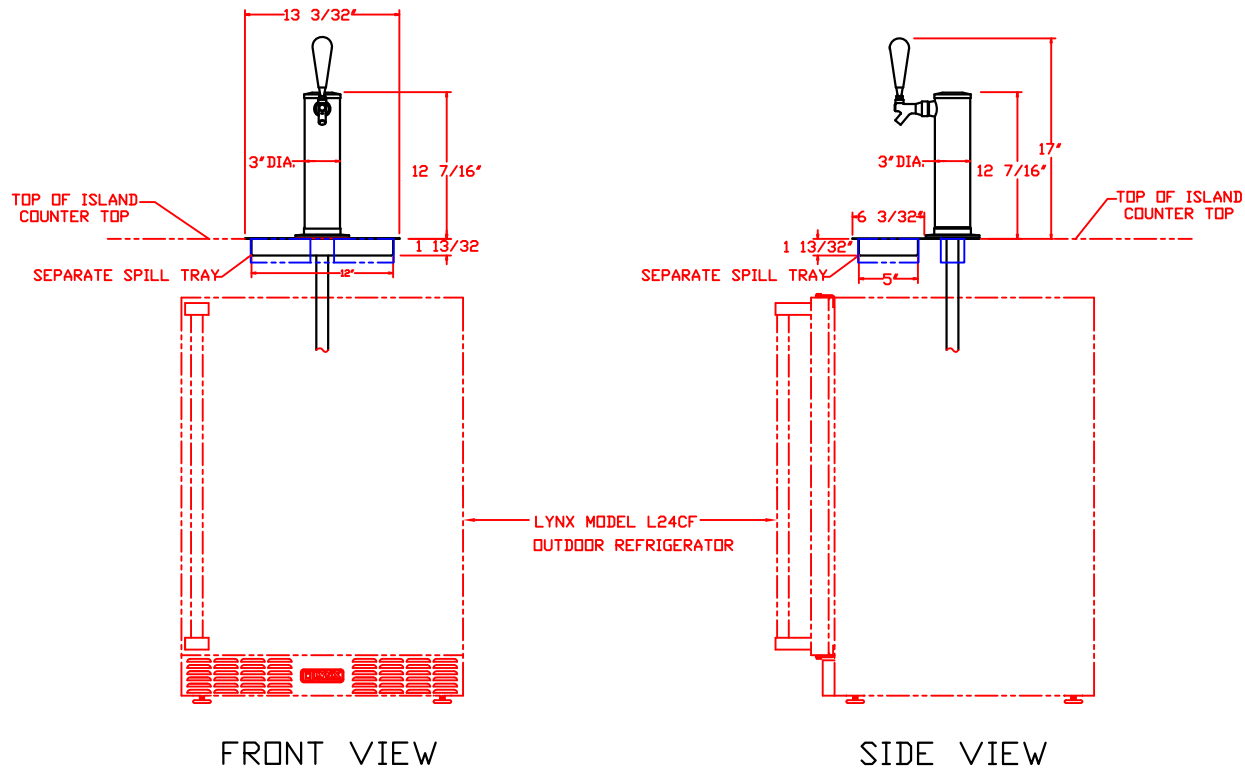

1/20/10

LYNX BEVERAGE TOWER KIT MODEL L24TWR W/ DIMENSIONS

ISLAND CUTOUT
IN BLUE

TOP VIEW

1/20/10

LYNX BEVERAGE TOWER KIT
MODEL L24TWR
ISLAND CUTOUT

TOP VIEW

FRONT VIEW

SIDE VIEW