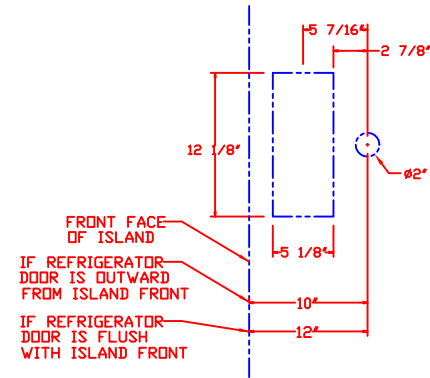

1/20/10

LYNX BEVERAGE TOWER KIT MODEL L24TWR W/ DIMENSIONS

ISLAND CUTOUT
IN BLUE

TOP VIEW

1/20/10

LYNX BEVERAGE TOWER KIT
MODEL L24TWR
ISLAND CUTOUT

TOP VIEW

FRONT VIEW

SIDE VIEW