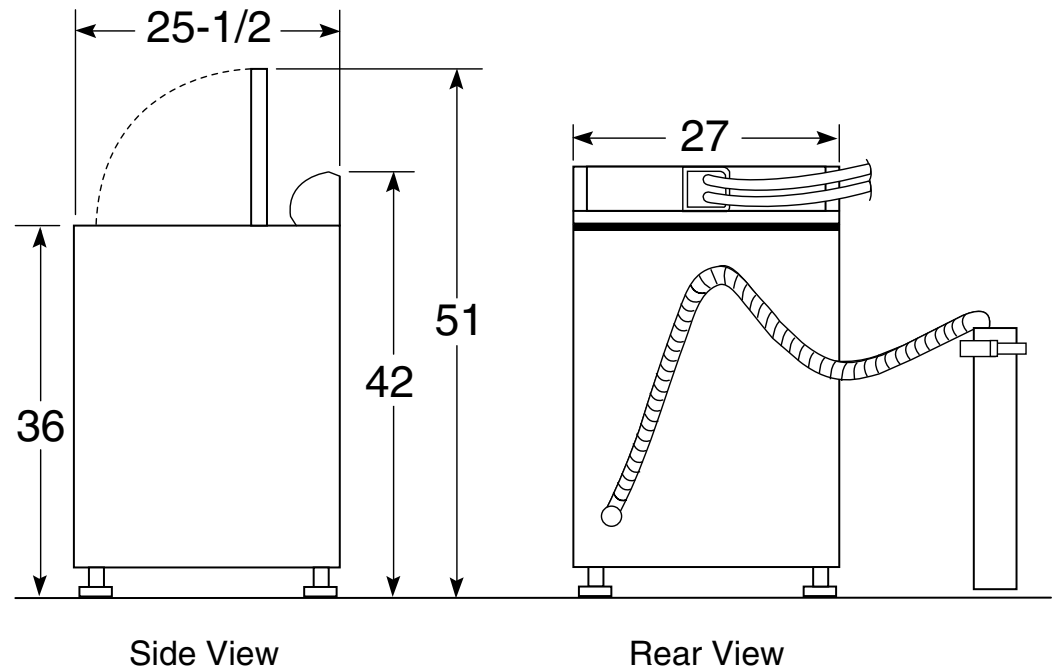

GCWP1800D/1805D

GE® 3.7 DOE cu. ft. capacity PermaTuf® II smooth basket

Dimensions and Installation Information (in inches)

Circuit Requirements: An individual, properly-grounded branch circuit, with a three-prong grounding-type receptacle, protected by a 15 or 20 amp circuit breaker or a time-delay fuse, is required.

Electrical Rating: 115V, 60Hz, 10A

Note: Washer wall outlet must be located within 36" of service code entry. Wall outlet must not be located behind dryer.

Installation Information: Before installing, consult installation instructions packed with product for current dimensional data.