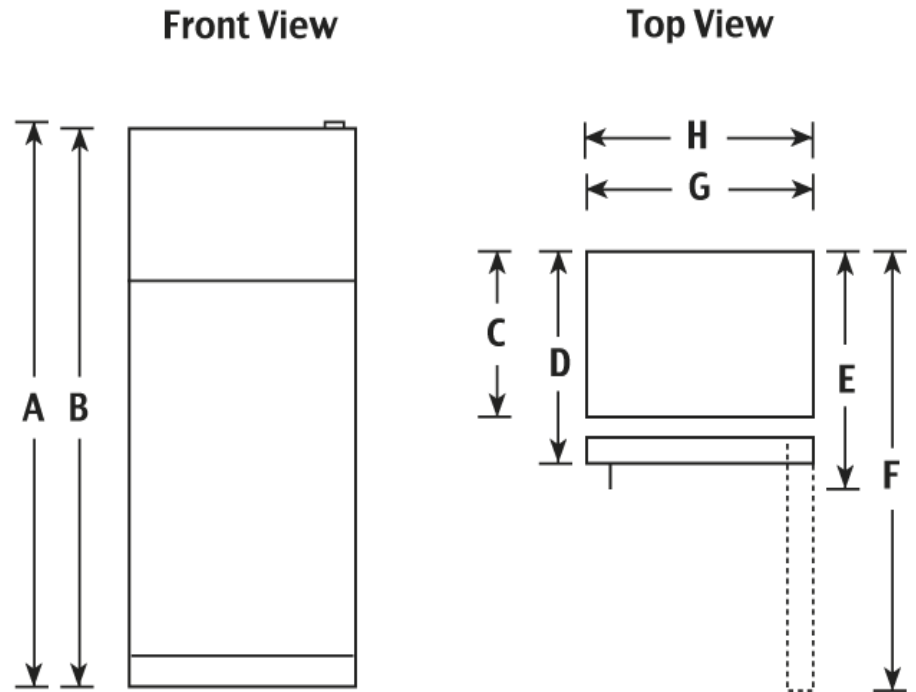

### Dimensions and Installation Information (in inches)

Overall Dimensions	Height to top of hinge (in.) <b>A</b>	64-3/4
	Height to top of case (in.) <b>B</b>	64-1/4
	Case depth without door (in.) <b>C</b>	25-7/8
	Case depth less door handle (in.) <b>D</b>	29-1/8
	Case depth with door handle (in.) <b>E</b>	31
	Depth with fresh food door open 90° (in.) <b>F</b>	54-7/8
	Width (in.) <b>G</b>	28
	Width with door open 90° with door handle (in.) <b>H</b>	30-1/2
Air Clearances	Each side (in.)	3/4
	Top (in.)	1
	Back (in.)	2