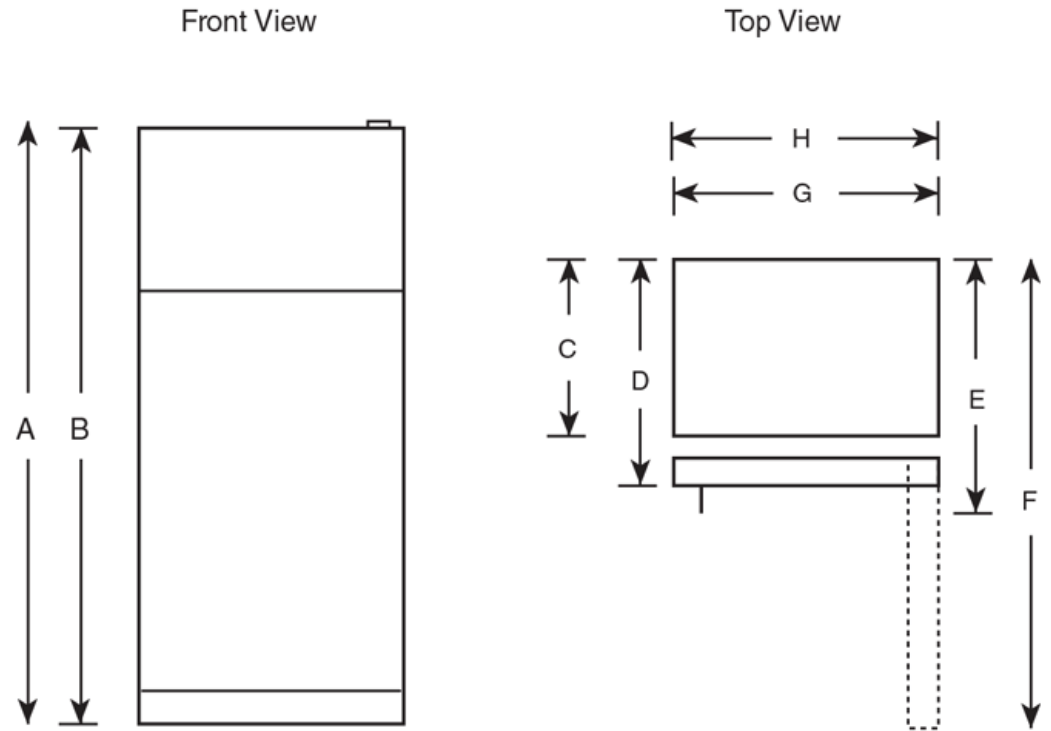

### Dimensions and Installation Information

Overall Dimensions	Height to top of hinge (in.) A	67-3/8
	Height to top of case (in.) B	66-7/8
	Case depth without door (in.) C	26-3/4
	Case depth less door handle (in.) D	30-1/2
	Case depth with door handle (in.) E	32-3/8
	Depth with fresh food door open 90° (in.) F	56-3/8
	Width (in.) G	28
	Width with door open 90° inc. door handle (in.) H	30-3/4
Air Clearances	Each side (in.)	3/4
	Top (in.)	1
	Back (in.)	2