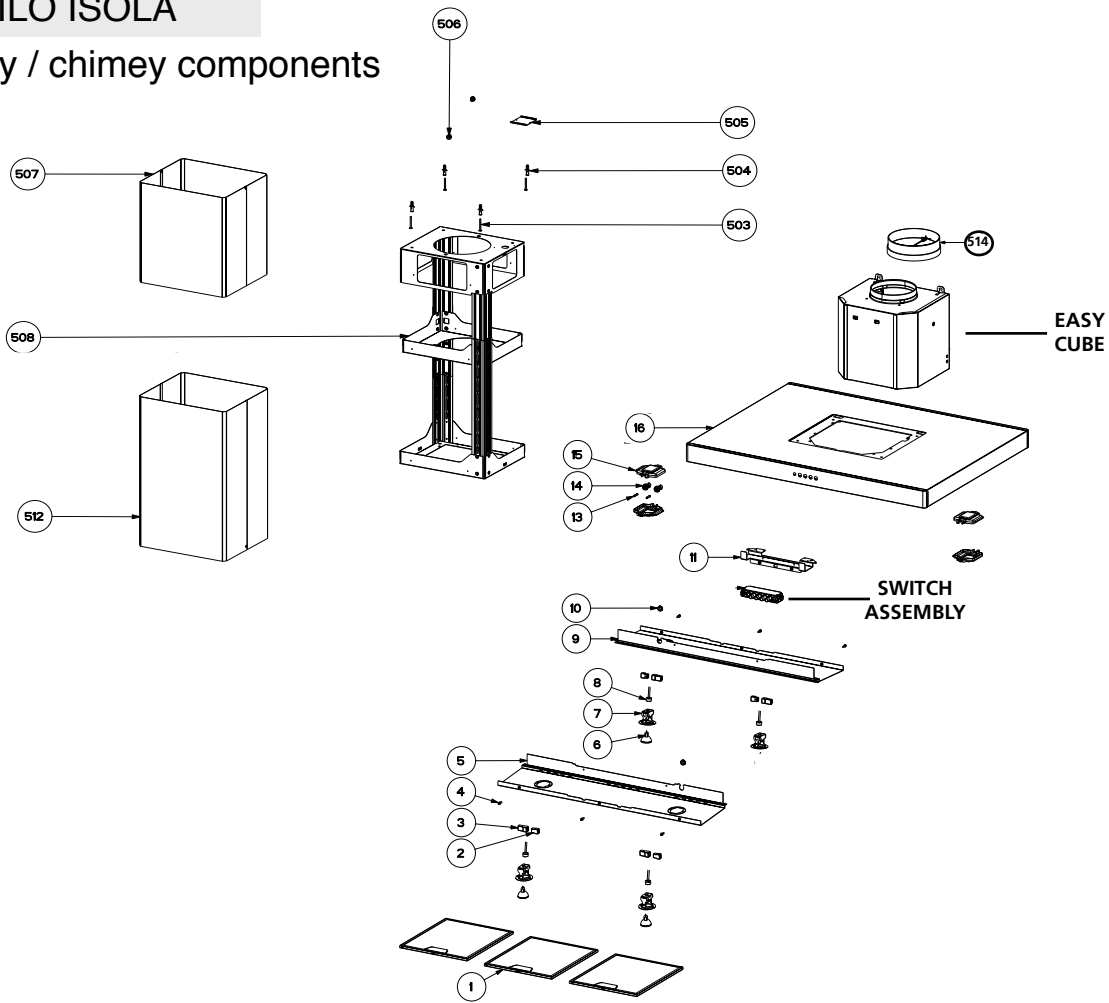

STILO ISOLA

body / chimney components

	Model Number	630003944		
Key	Description	36 Stainless	Qty Req.	In Stock
1	Grease Filter	4268907	3	Yes
2	Female Connector	4021307	5	Yes
3	Male Connector	4021308	5	Yes
4	Grill Rotating Pin	4141106	6	Yes
5	Light Support	4481703	1	No
6	Halogen Lamp (Long Life)	403000470	4	Yes
7	Lamp Holder Support	4269192	4	Yes
8	Lamp Holder	4269362	4	Yes
9	Light/Filter Support Assembly	4481721	1	No
10	Grommet	4136216	2	No
11	Control Switch Fixing Bracket	4469661	1	No
13	Fuse	403000320	2	Yes
14	Fuse Holder	403000319	2	Yes
15	Connector Box	410100520	4	Yes
16	Body	4289120	1	No
503	Mounting Screw	417000054	4	Yes
504	Fischer	4161691	4	No
505	Field Wiring Box Cover	4468375	1	No
506	Cable Clamp	4117091	2	No
507	Upper Chimney Cover	440007253	1	Yes
508	Support Structure	420000329	1	No
512	Lower Chimney Cover	440007257	1	Yes
514	Damper	4269400	1	Yes

STILO ISOLA

easy cube components

	Model Number	630003944		
Key	Description	36 Stainless	Qty Req.	In Stock
603	Cable Clamp	4136202	2	No
608	Screw	4174573	1	Yes
609	Cable Clamp	4161633	1	Yes
610	Cable Clamp Cover	4109168	1	No
615	Easy Cube	440004062	1	No
616	Charcoal Filter Tab	4163024	1	Yes
624	Male Connector	4021306	1	Yes
625	Female Connector	4021304	1	Yes
626	Transformer	4021830	1	Yes
627	Nut	4109524	1	Yes
628	Transformer Housing	410100080	1	Yes
629	Washer	417000003	1	Yes
630	Nut	417000002	1	Yes
632	Plug	410100205	2	No
633	Pin	4141337	1	No
634	Silent Kit Left	4301609	1	Yes
635	Silent Kit Right	415000007	1	Yes

STILO ISOLA

switch components

	Model Number	630003944		
Key	Description	36 Stainless	Qty Req.	In Stock
101	Female Connection	4021318	1	No
102	Push Button Panel Cover	4109199	1	Yes
103	Control Panel	4270851	1	Yes
104	Push Button Panel Box	4155513	1	Yes
105	Red Pilot Lamp	4021509	1	Yes
106	Motor On/Off Button	4023803	4	Yes
107	Male Connection	4021335	1	Yes
108	Switch Cable Holder	4117067	1	Yes