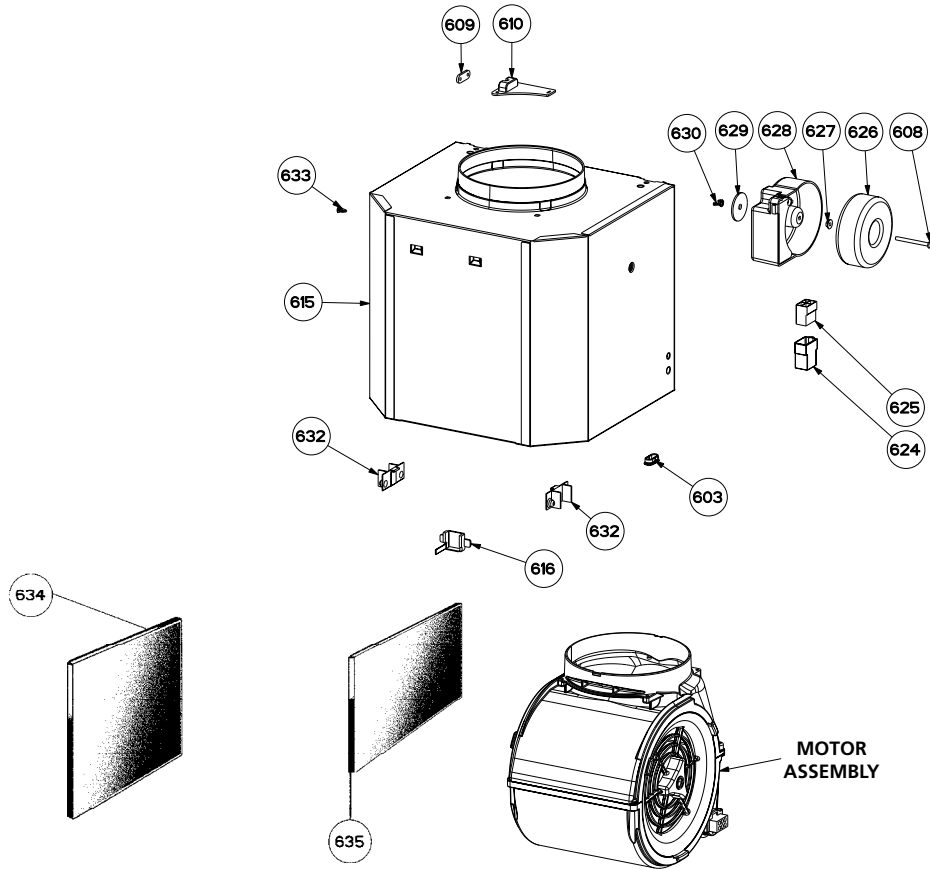

STILO ISOLA

body / chimney components

	Model Number	630003944		
Key	Description	36 Stainless	Qty Req.	In Stock
1	Grease Filter	4268907	3	Yes
2	Female Connector	4021307	5	Yes
3	Male Connector	4021308	5	Yes
4	Grill Rotating Pin	4141106	6	Yes
5	Light Support	4481703	1	No
6	Halogen Lamp (Long Life)	403000470	4	Yes
7	Lamp Holder Support	4269192	4	Yes
8	Lamp Holder	4269362	4	Yes
9	Light/Filter Support Assembly	4481721	1	No
10	Grommet	4136216	2	No
11	Control Switch Fixing Bracket	4469661	1	No
13	Fuse	403000320	2	Yes
14	Fuse Holder	403000319	2	Yes
15	Connector Box	410100520	4	Yes
16	Body	4289120	1	No
503	Mounting Screw	417000054	4	Yes
504	Fischer	4161691	4	No
505	Field Wiring Box Cover	4468375	1	No
506	Cable Clamp	4117091	2	No
507	Upper Chimney Cover	440007253	1	Yes
508	Support Structure	420000329	1	No
512	Lower Chimney Cover	440007257	1	Yes
514	Damper	4269400	1	Yes

STILO ISOLA

easy cube components

	Model Number	630003944		
Key	Description	36 Stainless	Qty Req.	In Stock
603	Cable Clamp	4136202	2	No
608	Screw	4174573	1	Yes
609	Cable Clamp	4161633	1	Yes
610	Cable Clamp Cover	4109168	1	No
615	Easy Cube	440004062	1	No
616	Charcoal Filter Tab	4163024	1	Yes
624	Male Connector	4021306	1	Yes
625	Female Connector	4021304	1	Yes
626	Transformer	4021830	1	Yes
627	Nut	4109524	1	Yes
628	Transformer Housing	410100080	1	Yes
629	Washer	417000003	1	Yes
630	Nut	417000002	1	Yes
632	Plug	410100205	2	No
633	Pin	4141337	1	No
634	Silent Kit Left	4301609	1	Yes
635	Silent Kit Right	415000007	1	Yes

STILO ISOLA

switch components

	Model Number	630003944		
Key	Description	36 Stainless	Qty Req.	In Stock
101	Female Connection	4021318	1	No
102	Push Button Panel Cover	4109199	1	Yes
103	Control Panel	4270851	1	Yes
104	Push Button Panel Box	4155513	1	Yes
105	Red Pilot Lamp	4021509	1	Yes
106	Motor On/Off Button	4023803	4	Yes
107	Male Connection	4021335	1	Yes
108	Switch Cable Holder	4117067	1	Yes