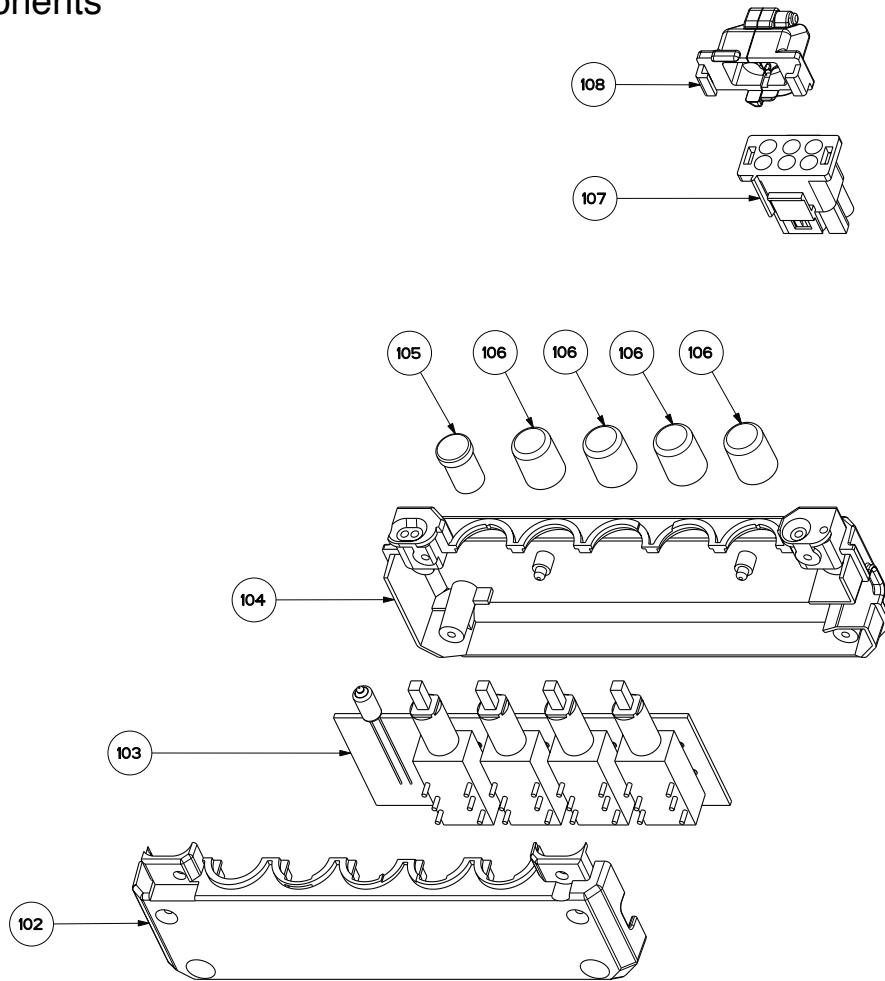

STILO ISOLA

ductless components

	Model Number	630003944		
Key	Description	36 Stainless	Qty Req.	In Stock
509	Left Vent Grid	4120828	1	Yes
510	Lower Chimney Ductless *	440007261	1	No
511	Right Vent Grid	4120827	1	Yes
513	Ductless Diverter Extension Horizontal	4110039	2	No
515	Ductless Diverter	4149238	1	No
516	Charcoal Filter Kit	620000041	1 kit	Yes
*This part not stocked separately. The Ductless Conversion Kit must be purchased using the part numbers below.				
na	Ductless Conversion Kit	620000364	1 kit	Yes

STILO ISOLA

switch components

	Model Number	630003944		
Key	Description	36 Stainless	Qty Req.	In Stock
101	Female Connection	4021318	1	No
102	Push Button Panel Cover	4109199	1	Yes
103	Control Panel	4270851	1	Yes
104	Push Button Panel Box	4155513	1	Yes
105	Red Pilot Lamp	4021509	1	Yes
106	Motor On/Off Button	4023803	4	Yes
107	Male Connection	4021335	1	Yes
108	Switch Cable Holder	4117067	1	Yes