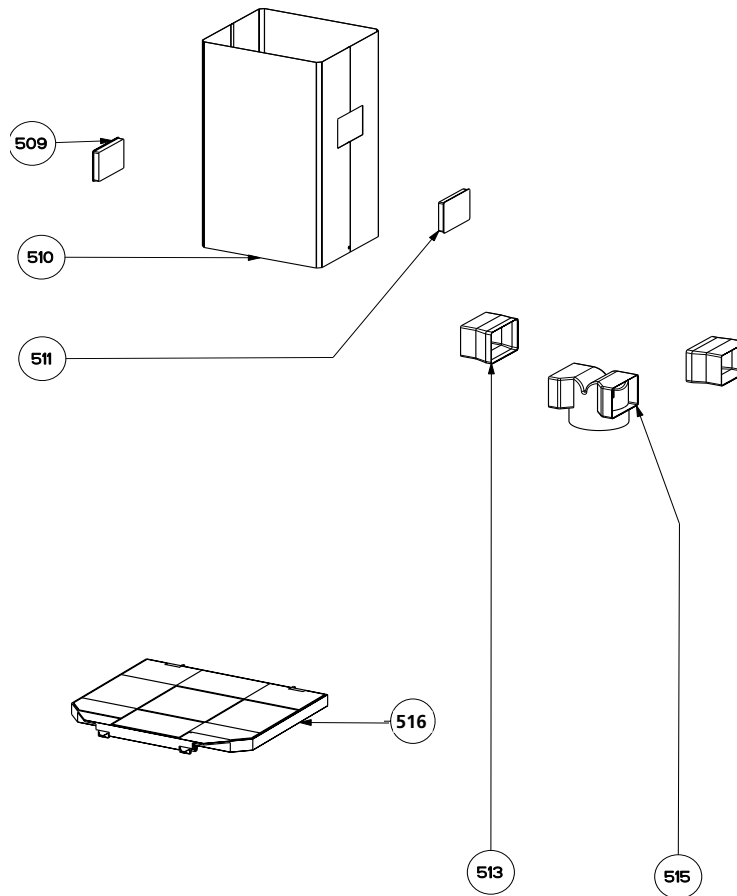

STILO ISOLA

blower components

	Model Number	630003944		
Key	Description	36 Stainless	Qty Req.	In Stock
301	Capacitor Box	4072004	1	No
302	Capacitor Box Cap	4163011	1	No
303	Capacitor	4021298	1	Yes
304	Capacitor Clamp	4163012	1	No
305	Blower Housing Lower	4072003	1	No
306	Blower Cover - Left Side	4072001	1	No
307	Blower Housing Upper	4072002	1	No
308	Motor	4000103	1	Yes
309	Blower Cover - Right Side	4072000	1	No
310	Capacitor Box Cover	4155523	1	No
311	Female Connector	4021337	1	No
315	Screw	417000008	2	No
317	Blower Mounting Bracket	4469761	1	No

STILO ISOLA

ductless components

	Model Number	630003944		
Key	Description	36 Stainless	Qty Req.	In Stock
509	Left Vent Grid	4120828	1	Yes
510	Lower Chimney Ductless *	440007261	1	No
511	Right Vent Grid	4120827	1	Yes
513	Ductless Diverter Extension Horizontal	4110039	2	No
515	Ductless Diverter	4149238	1	No
516	Charcoal Filter Kit	620000041	1 kit	Yes
*This part not stocked separately. The Ductless Conversion Kit must be purchased using the part numbers below.				
na	Ductless Conversion Kit	620000364	1 kit	Yes

STILO ISOLA

switch components

	Model Number	630003944		
Key	Description	36 Stainless	Qty Req.	In Stock
101	Female Connection	4021318	1	No
102	Push Button Panel Cover	4109199	1	Yes
103	Control Panel	4270851	1	Yes
104	Push Button Panel Box	4155513	1	Yes
105	Red Pilot Lamp	4021509	1	Yes
106	Motor On/Off Button	4023803	4	Yes
107	Male Connection	4021335	1	Yes
108	Switch Cable Holder	4117067	1	Yes