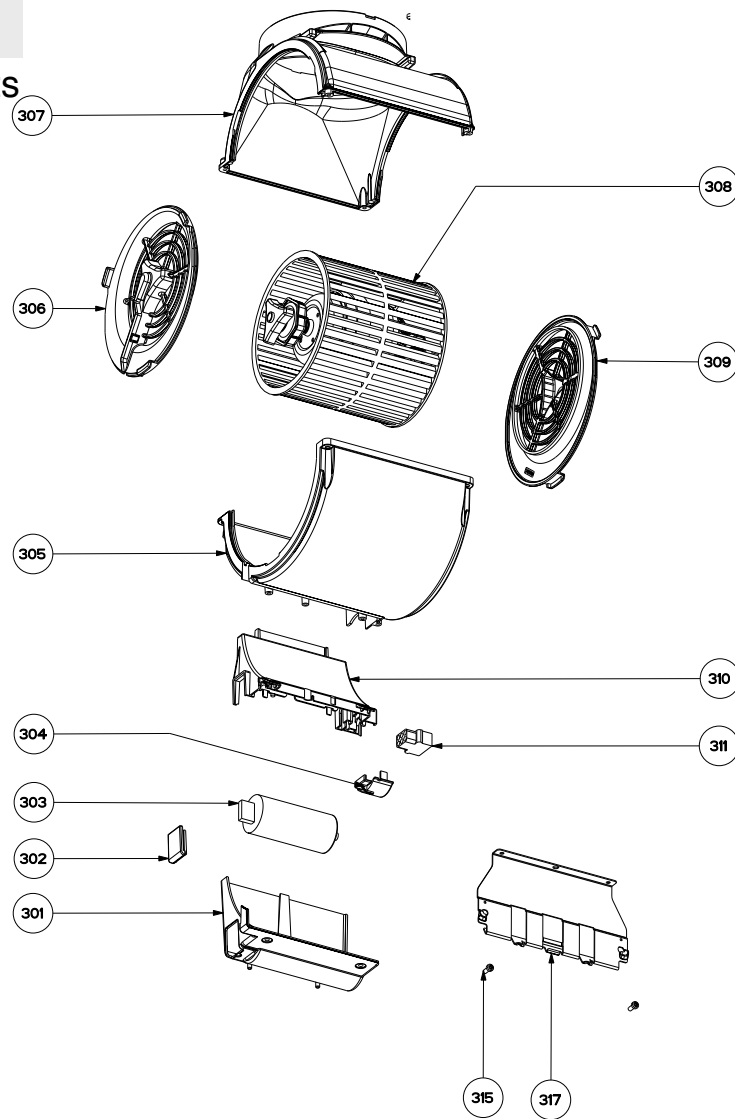

STILO ISOLA

blower components

	Model Number	630003944		
Key	Description	36 Stainless	Qty Req.	In Stock
301	Capacitor Box	4072004	1	No
302	Capacitor Box Cap	4163011	1	No
303	Capacitor	4021298	1	Yes
304	Capacitor Clamp	4163012	1	No
305	Blower Housing Lower	4072003	1	No
306	Blower Cover - Left Side	4072001	1	No
307	Blower Housing Upper	4072002	1	No
308	Motor	4000103	1	Yes
309	Blower Cover - Right Side	4072000	1	No
310	Capacitor Box Cover	4155523	1	No
311	Female Connector	4021337	1	No
315	Screw	417000008	2	No
317	Blower Mounting Bracket	4469761	1	No