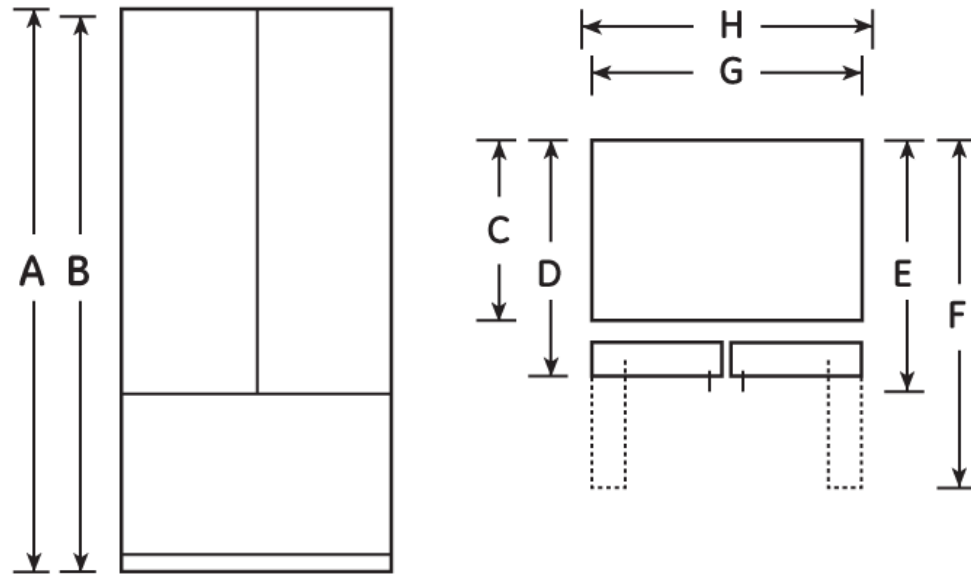

### Dimensions and Installation Information (in inches)

Overall Dimensions	Height to top of hinge (in.) <b>A</b>	69-5/8
	Height to top of case (in.) <b>B</b>	69
	Case depth without door (in.) <b>C</b>	23-7/8
	Case depth less door handle (in.) <b>D</b>	28-1/2
	Case depth with door handle (in.) <b>E</b>	31-3/8
	Depth with fresh food door open 90° (in.) <b>F</b>	43-1/2
	Width (in.) <b>G</b>	35-7/8
Air Clearances	Width with door open 90° inc. door handle (in.) <b>H</b>	44
	Each side (in.)	1/8
	Top (in.)	1
	Back (in.)	1/2

Above illustration intended for dimensional reference only. Refer to photography for actual product appearance.