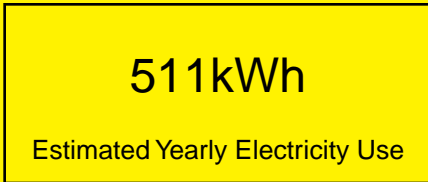

# ENERGYGUIDE

REFRIGERATOR  
Defrost: Cycle

CP171W  
12.0 Cubic Feet

Compare the energy use of this product with others  
before you buy

Your cost will depend on your utility rates

Based on a 2007 U.S. Government national average cost of 10.65 cents per kWh for electricity. Your actual operating cost will vary depending on your local utility rates and your use of the product.