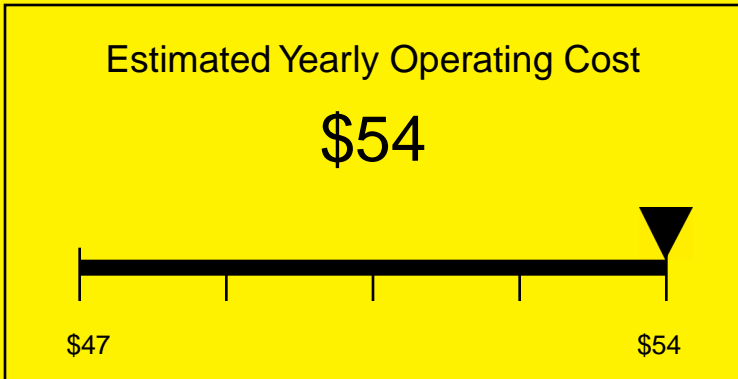

# ENERGYGUIDE

REFRIGERATOR  
Defrost: Cycle

CP171W  
12.0 Cubic Feet

Compare the energy use of this product with others  
before you buy

Your cost will depend on your utility rates

Based on a 2007 U.S. Government national average cost of 10.65 cents per kWh for electricity. Your actual operating cost will vary depending on your local utility rates and your use of the product.