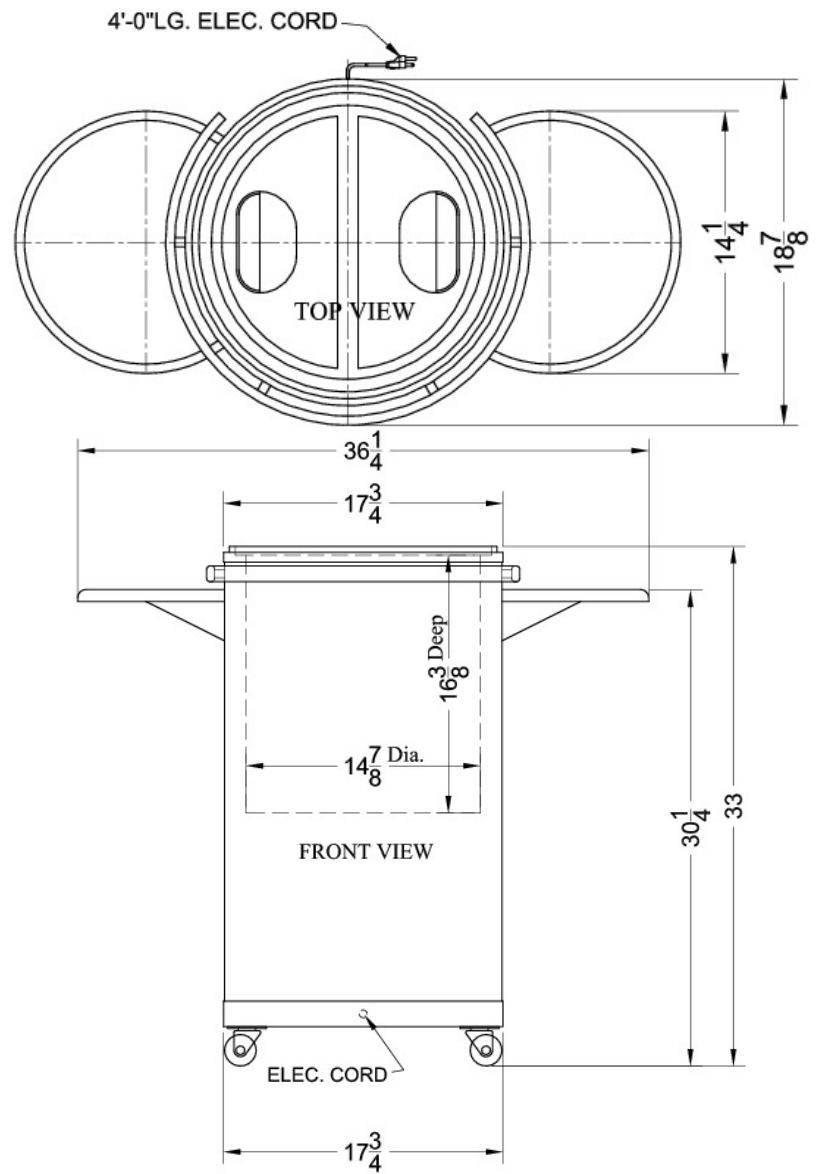

## PCC50BLUE

33.0" x 18.88" x 18.88" (H x W x D)

Round beverage refrigerator with "blue" ice bank for 8 hours of electricity-free cooling

## Specifications:

Height	33.0"
Width	18.88"
Depth	18.88"
Interior Height 1	16.38"
Interior Width 1	14.88"
Interior Depth 1	14.88"
Shipping Weight	100.0 lbs.
Weight	83.0 lbs.
Canadian Electrical Safety	ETL-C
Amps	2.0
US Electrical Safety	UL
Voltage/Frequency	115 V AC/60 Hz
Door Swing	Lift-up
Wheel Quantity	4
Defrost Type	Automatic
Thermostat Type	Dial
Freon Type	R134a
Low Side PSI	88.0
High Side PSI	257.0
Freon Oz	4.05
Parts/Labor Warranty	1 Year
Compressor Warranty	5 Years