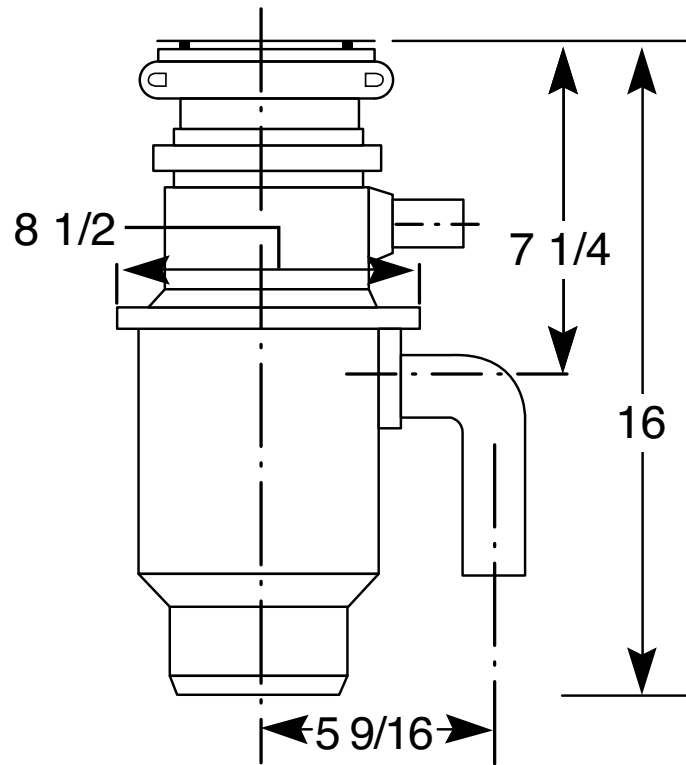

GE Appliances

GFC720T – GE Super Capacity Continuous Feed Disposer

Disposall® Food Waste Disposer Dimensions (in inches)

Inlet/Outlet Diameters	
Dishwasher inlet diameter (in.)	3/4
Drain outlet diameter (in.)	1-1/2