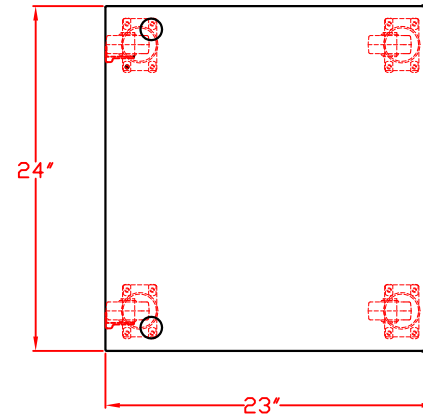

1/20/10

LYNX CASTER KIT
MODEL L24CST
W/DIMENSIONS

TOP VIEW

FRONT VIEW

←LYNX MODEL L24CF
OUTDOOR REFRIGERATOR

SIDE VIEW