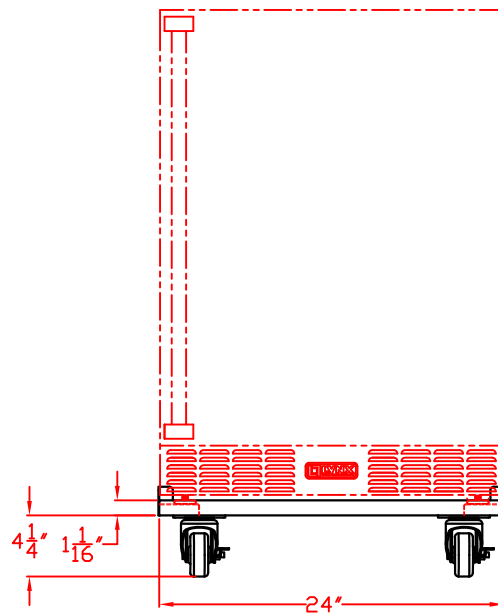

1/20/10

LYNX CASTER KIT
MODEL L24CST
W/DIMENSIONS

TOP VIEW

FRONT VIEW

←LYNX MODEL L24CF
OUTDOOR REFRIGERATOR

SIDE VIEW