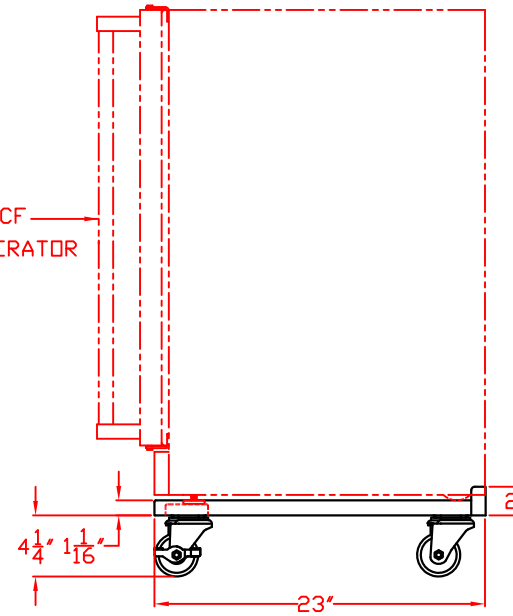

1/20/10

LYNX CASTER KIT
MODEL L24CST
W/DIMENSIONS

TOP VIEW

FRONT VIEW

←LYNX MODEL L24CF
OUTDOOR REFRIGERATOR

SIDE VIEW