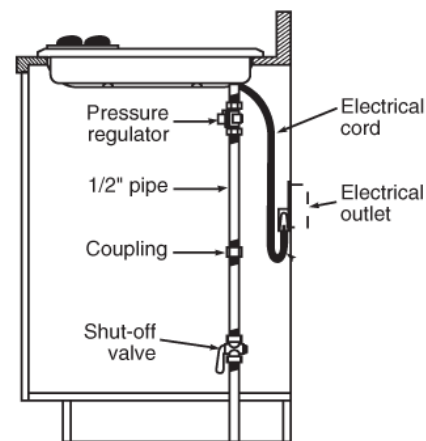

Note: If installing with a GE Profile™ Telescopic Downdraft System, consult both cooktop and downdraft installation instructions packed with product before installing. Cooktop gas/electric supply may need to be re-routed to install downdraft.

Electrical Rating: 120V, 60Hz, 5A

Installation With Single Wall Oven Information:

30" Gas Cooktops are approved for use over select GE 27" and 30" Wall Ovens and Warming Drawers. 30" and 36" Gas cooktops are approved for use over 30" Wall Ovens and Warming Drawers. Refer to cooktop and wall oven/warming drawer installation instructions packed with product for current dimensional data.

Gas Connection

PGP976DET

GE Profile™ 36" Built-In Gas Cooktop

Features and Benefits

- Deep-recessed cooktop - Deep-recessed cooktop contains spills in one area that's easy to wipe clean
- Sealed cooktop burners - Burner elements are sealed to the cooktop to keep foods and liquid contained on the cooktop, making cleaning painless
- PowerBoil™ 17K burner - This powerful element instantly supplies the intense heat needed for boiling, sautéing and stir frying
- Precise Simmer burner - Allows for low, even heat distribution that is ideal delicate foods and sauces
- Deluxe cast grates - Premium cast iron grates deliver the highest level of cooktop performance
- LED backlit knobs - Sleek LED backlit knobs indicate when burners are on
- Dishwasher-Safe Grates and Knobs - Feature durable construction for worry-free, effortless cleaning and maintenance
- Model PGP976DETTWW - White on white
- Model PGP976DETTBB - Black on black