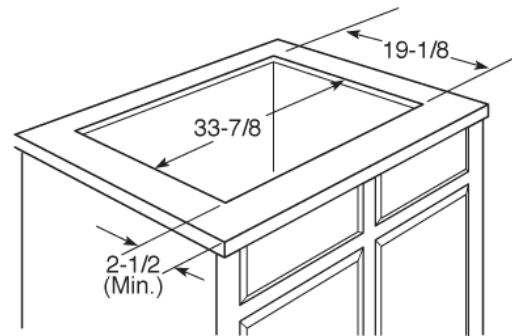

PGP976DET

GE Profile™ 36" Built-In Gas Cooktop

Dimensions and Installation Information

AGA Requirement: All gas cooktop models require 7/16" free area below cooktop height to combustible material. Requires 18" minimum from countertop to adjacent overhead cabinets.

Note: If installing with a GE Profile™ Telescopic Downdraft System, consult both cooktop and downdraft installation instructions packed with product before installing. Cooktop gas/electric supply may need to be re-routed to install downdraft.

Electrical Rating: 120V, 60Hz, 5A

Installation With Single Wall Oven Information:

30" Gas Cooktops are approved for use over select GE 27" and 30" Wall Ovens and Warming Drawers. 30" and 36" Gas cooktops are approved for use over 30" Wall Ovens and Warming Drawers. Refer to cooktop and wall oven/warming drawer installation instructions packed with product for current dimensional data.

Installation Information: Before installing, consult installation instructions, packed with product, for current dimensional data.

For answers to your Monogram®, GE Profile™ or GE® appliance questions, visit our website at geappliances.com or call GE Answer Center® service, 800.626.2000.