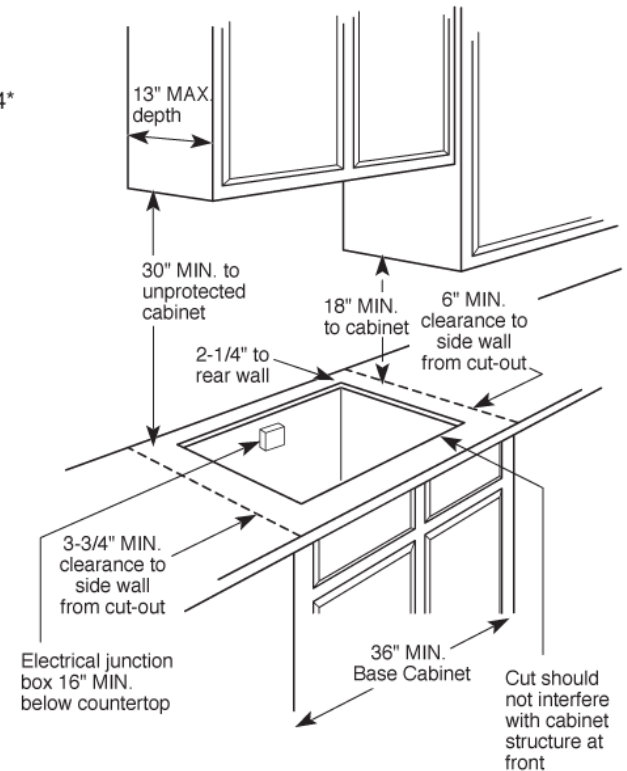

Gas Connection