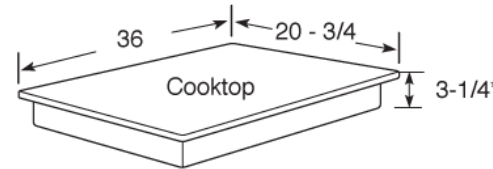

PGP976DET

GE Profile™ 36" Built-In Gas Cooktop

Dimensions and Installation Information

AGA Requirement: All gas cooktop models require 7/16" free area below cooktop height to combustible material. Requires 18" minimum from countertop to adjacent overhead cabinets.

Note: If installing with a GE Profile™ Telescopic Downdraft System, consult both cooktop and downdraft installation instructions packed with product before installing. Cooktop gas/electric supply may need to be re-routed to install downdraft.

Electrical Rating: 120V, 60Hz, 5A

Installation With Single Wall Oven Information:

30" Gas Cooktops are approved for use over select GE 27" and 30" Wall Ovens and Warming Drawers. 30" and 36" Gas cooktops are approved for use over 30" Wall Ovens and Warming Drawers. Refer to cooktop and wall oven/warming drawer installation instructions packed with product for current dimensional data.

Installation Information: Before installing, consult installation instructions, packed with product, for current dimensional data.

For answers to your Monogram®, GE Profile™ or GE® appliance questions, visit our website at geappliances.com or call GE Answer Center® service, 800.626.2000.