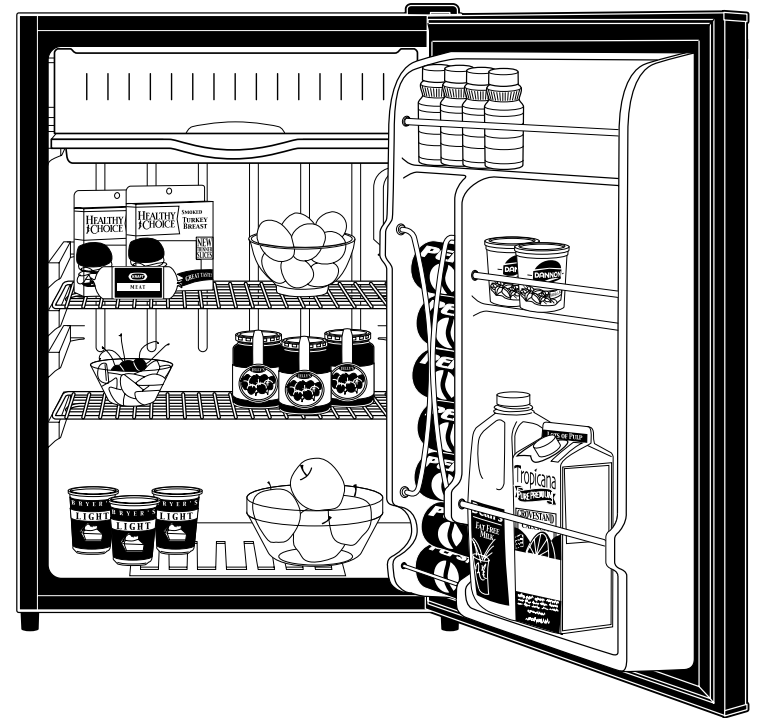

Note: Freezer compartment is for short-term storage of frozen food. The frozen food compartment of this refrigerator will make ice, and pre-frozen foods can be stored for about **two weeks**. It will not effectively freeze fresh foods or provide long-term storage for meats, poultry, or fish.

Dimension and installation information are shown in inches.

For answers to your Monogram,® GE Profile™ or GE® appliance questions, visit our website at geappliances.com or call GE Answer Center® service, 800.626.2000.

imagination at work

GMR06AAZ

GE Spacemaker™ 6.0 Cu. Ft. Compact Refrigerator

Features and Benefits

- Two Wire Cabinet Shelves (1 Adjustable) – Creates convenient food storage with two durable, easy-to-clean shelves
- Two Mini Ice 'N Easy Trays – Release ice cubes with a quick twist
- Two Fresh Food Door Shelves – Puts food within easy reach
- Can Rack – Holds 12-ounce beverage cans
- Built-In or Freestanding Capability – Offers installation flexibility
- Color-Matched Visor Handles
- Model GMR06AAZWW – White
- Model GMR06AAZBB – Black