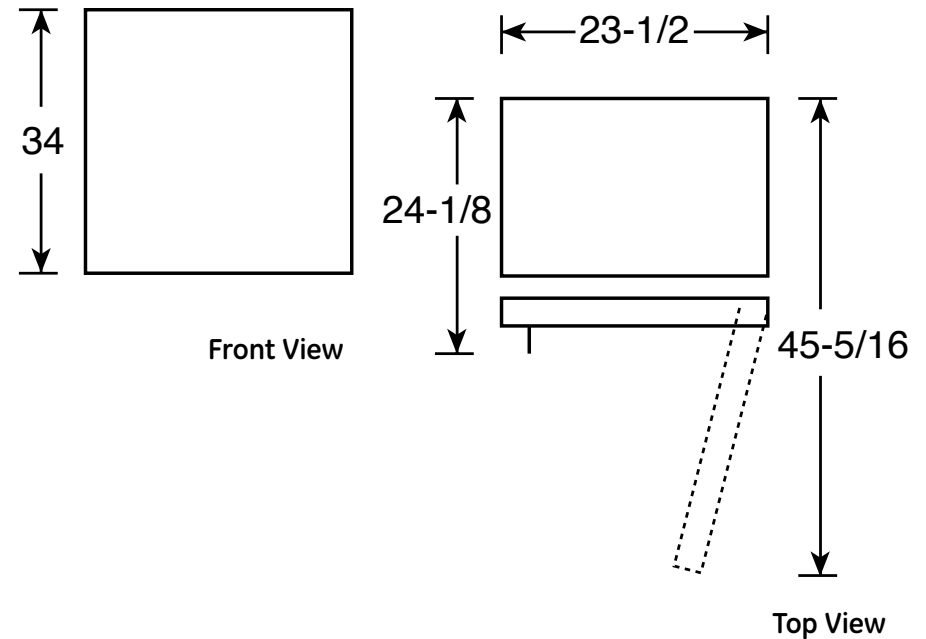

GMR06AAZ

GE Spacemaker™ 6.0 Cu. Ft. Compact Refrigerator

Dimensions and Installation Information

Air Clearances	
Each side (in.)	0*
Top (in.)	0
Back (in.)	0

*If installed against a wall allow 1-1/4" on hinge side to allow proper door opening.

Accessories (available at additional cost):

TPK7 (for black unit only) - Optional custom trim kit for wood panels only

- Thickness - 3/32" or less
- Width - 22-3/4"
- Length - 29-1/2"

Weight Limitation for custom panels is 5-lbs. max.

imagination at work

GMR06AAZ

GE Spacemaker™ 6.0 Cu. Ft. Compact Refrigerator

Features and Benefits

- Two Wire Cabinet Shelves (1 Adjustable) – Creates convenient food storage with two durable, easy-to-clean shelves
- Two Mini Ice 'N Easy Trays – Release ice cubes with a quick twist
- Two Fresh Food Door Shelves – Puts food within easy reach
- Can Rack – Holds 12-ounce beverage cans
- Built-In or Freestanding Capability – Offers installation flexibility
- Color-Matched Visor Handles
- Model GMR06AAZWW – White
- Model GMR06AAZBB – Black