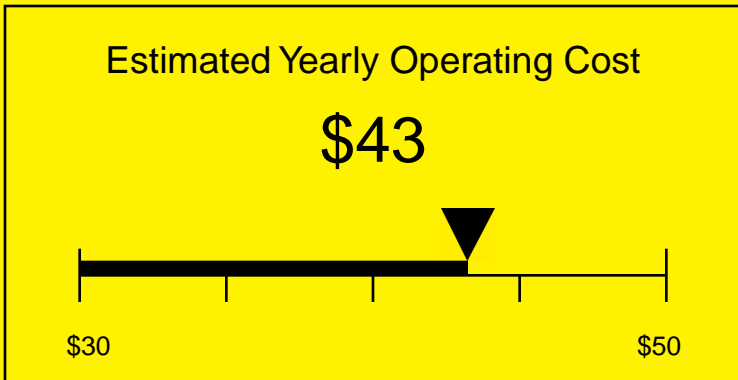

ENERGYGUIDE

REFRIGERATOR
Defrost: Automatic

SCR450L7TB
4.1 Cubic Feet

Compare the energy use of this product with others
before you buy

Your cost will depend on your utility rates

Based on a 2007 U.S. Government national average cost of 10.65 cents per kWh for electricity. Your actual operating cost will vary depending on your local utility rates and your use of the product.