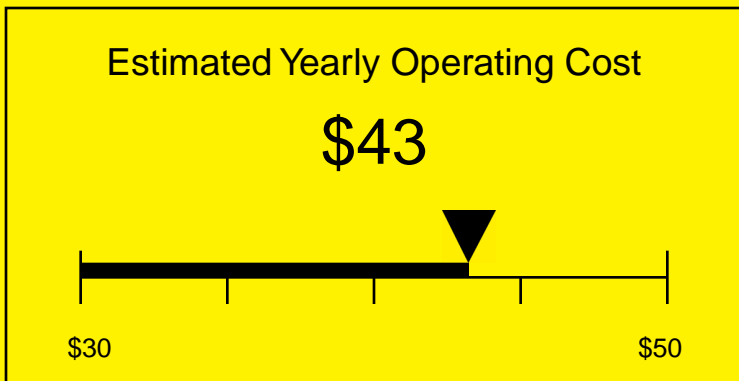

ENERGYGUIDE

REFRIGERATOR
Defrost: Automatic

SCR450L7HV
4.1 Cubic Feet

Compare the energy use of this product with others
before you buy

Your cost will depend on your utility rates

Based on a 2007 U.S. Government national average cost of 10.65 cents per kWh for electricity. Your actual operating cost will vary depending on your local utility rates and your use of the product.