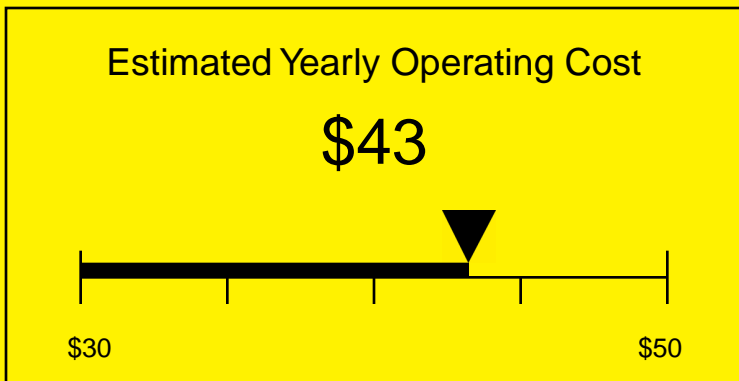

ENERGYGUIDE

REFRIGERATOR
Defrost: Automatic

SCR450L7HH
4.1 Cubic Feet

Compare the energy use of this product with others
before you buy

Your cost will depend on your utility rates

Based on a 2007 U.S. Government national average cost of 10.65 cents per kWh for electricity. Your actual operating cost will vary depending on your local utility rates and your use of the product.