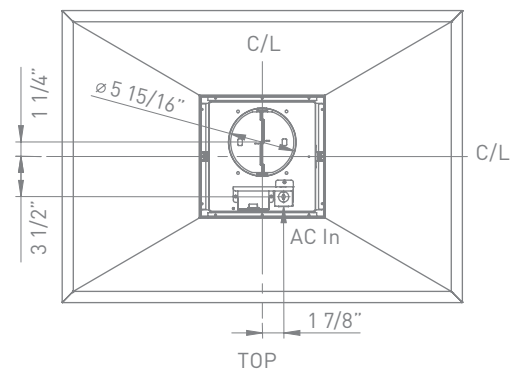

MODEL	SIZE	INTERNAL BLOWER		IN-LINE/EXTERNAL	
		Min.-Max. CFM	Min.-Max. Sones	Min.-Max. CFM	Min.-Max. Sones
ZAZ-M90AS	36"	240 - 600	1.8 - 6	NA	NA
ZAZ-E42AS	42"	240 - 600	1.8 - 6	NA	NA
ZAZ-M90AS290	36"	210 - 290	1.4 - 2.8	NA	NA
ZAZ-E42AS290	42"	210 - 290	1.4 - 2.8	NA	NA

SIZE	
ZAZ-M90AS / ZAZ-M90AS290	36"
ZAZ-E42AS / ZAZ-E42AS290	42"
PERFORMANCE	
INTERNAL, MIN.-MAX. BLOWER CFM	
ZAZ-M90AS / ZAZ-E42AS	240 - 600
ZAZ-M90AS290 / ZAZ-E42AS290	210 - 290
INTERNAL, MIN.-MAX. SONES	
ZAZ-M90AS / ZAZ-E42AS	1.8 - 6
ZAZ-M90AS290 / ZAZ-E42AS290	1.4 - 2.8
COLOR	
STAINLESS STEEL	SS
FEATURES	
CONTROLS	Electronic LED
SPEED LEVELS	3
AUTO DELAY-OFF	No
LIGHTING	Halogen, 50W x4
DUAL LEVEL LIGHTING	Yes
FILTERS	Aluminum Mesh
RECIRCULATING OPTION	Yes
EXTENSION DUCT COVER OPTION	Yes, Up to 12' Ceiling
DUCT SPECIFICATIONS	
VERTICAL - INTERNAL	6"
HORIZONTAL - INTERNAL	NA
AC INPUT	
	120V - 60Hz
AC POWER	
ZAZ-M90AS / ZAZ-E42AS	Max. 500W at 4.2A
ZAZ-M90AS290 / ZAZ-E42AS290	Max. 270W at 2.3A
OPTIONAL ACCESSORIES	
RECIRCULATING KIT	
ZAZ-M90AS / ZAZ-M90AS290	ZRC-00AZ
ZAZ-E42AS / ZAZ-E42AS290	ZRC-01AZ
EXTENSION DUCT COVER	Z1C-00AZ
MOUNTING HEIGHT*	
	26" - 34"

FRONT

SIDE

TOP

CEILING HEIGHT		8'	8.5'	9'	9.5'	10'	10.5'	11'	12'
STANDARD DUCT COVER	Ducted Mounting Height*	26"-28.5"	26"-34"	26"-34"	28"-34"	34"-34"	NA	NA	NA
	Recirc. Mounting Height*	NA	26" - 30"	26"-34"	28"-34"	34"-34"	NA	NA	NA
EXTENSION DUCT COVER	Ducted Mounting Height*	NA	NA	NA	26" - 31"	26"-34"	26"-34"	26"-34"	28"-34"
	Recirc. Mounting Height*	NA	NA	NA	26" - 27"	26" - 33"	26"-34"	26"-34"	28"-34"

*Mounting height refers to distance between top of a 36" tall cooking surface and bottom of hood.