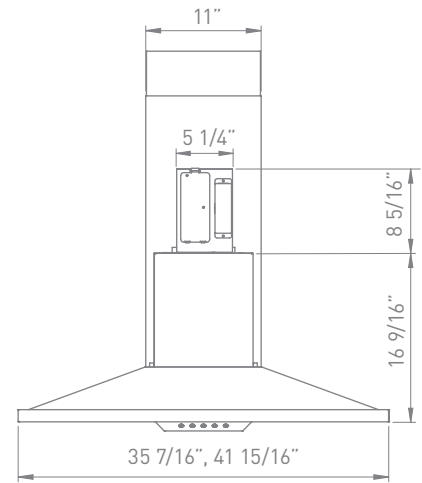

MODEL	SIZE	INTERNAL BLOWER		IN-LINE/EXTERNAL	
		Min.-Max. CFM	Min.-Max. Sones	Min.-Max. CFM	Min.-Max. Sones
ZAZ-M90AS	36"	240 - 600	1.8 - 6	NA	NA
ZAZ-E42AS	42"	240 - 600	1.8 - 6	NA	NA
ZAZ-M90AS290	36"	210 - 290	1.4 - 2.8	NA	NA
ZAZ-E42AS290	42"	210 - 290	1.4 - 2.8	NA	NA

SIZE	
ZAZ-M90AS / ZAZ-M90AS290	36"
ZAZ-E42AS / ZAZ-E42AS290	42"
PERFORMANCE	
INTERNAL, MIN.-MAX. BLOWER CFM	
ZAZ-M90AS / ZAZ-E42AS	240 - 600
ZAZ-M90AS290 / ZAZ-E42AS290	210 - 290
INTERNAL, MIN.-MAX. SONES	
ZAZ-M90AS / ZAZ-E42AS	1.8 - 6
ZAZ-M90AS290 / ZAZ-E42AS290	1.4 - 2.8
COLOR	
STAINLESS STEEL	SS
FEATURES	
CONTROLS	Electronic LED
SPEED LEVELS	3
AUTO DELAY-OFF	No
LIGHTING	Halogen, 50W x4
DUAL LEVEL LIGHTING	Yes
FILTERS	Aluminum Mesh
RECIRCULATING OPTION	Yes
EXTENSION DUCT COVER OPTION	Yes, Up to 12' Ceiling
DUCT SPECIFICATIONS	
VERTICAL - INTERNAL	6"
HORIZONTAL - INTERNAL	NA
AC INPUT	
	120V - 60Hz
AC POWER	
ZAZ-M90AS / ZAZ-E42AS	Max. 500W at 4.2A
ZAZ-M90AS290 / ZAZ-E42AS290	Max. 270W at 2.3A
OPTIONAL ACCESSORIES	
RECIRCULATING KIT	
ZAZ-M90AS / ZAZ-M90AS290	ZRC-00AZ
ZAZ-E42AS / ZAZ-E42AS290	ZRC-01AZ
EXTENSION DUCT COVER	Z1C-00AZ
MOUNTING HEIGHT*	
	26" - 34"

*Mounting height refers to distance between top of a 36" tall cooking surface and bottom of hood.