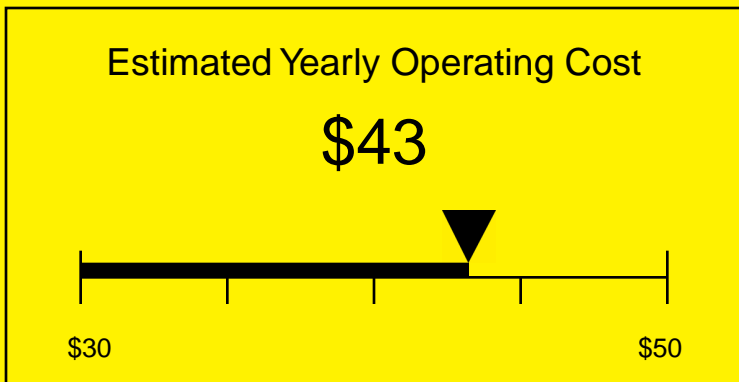

ENERGYGUIDE

REFRIGERATOR
Defrost: Automatic

SCR450L7CSSADA
4.1 Cubic Feet

Compare the energy use of this product with others
before you buy

Your cost will depend on your utility rates

Based on a 2007 U.S. Government national average cost of 10.65 cents per kWh for electricity. Your actual operating cost will vary depending on your local utility rates and your use of the product.