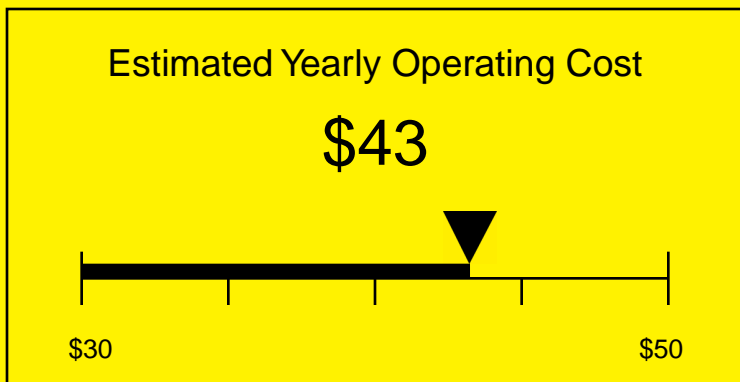

ENERGYGUIDE

REFRIGERATOR
Defrost: Automatic

SCR450LCSS
4.1 Cubic Feet

Compare the energy use of this product with others
before you buy

Your cost will depend on your utility rates

Based on a 2007 U.S. Government national average cost of 10.65 cents per kWh for electricity. Your actual operating cost will vary depending on your local utility rates and your use of the product.