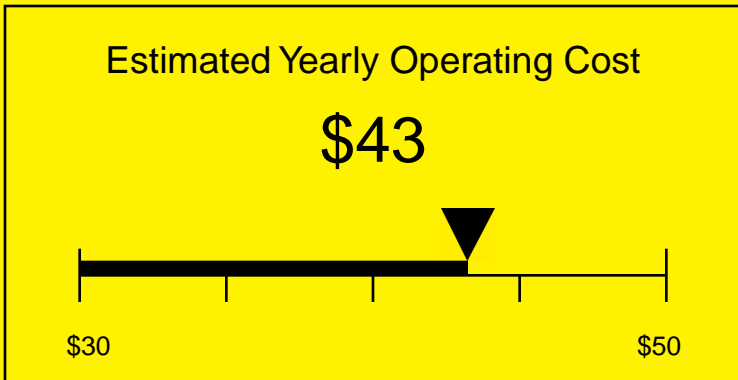

ENERGYGUIDE

REFRIGERATOR
Defrost: Automatic

SCR450LBIHVADA
4.1 Cubic Feet

Compare the energy use of this product with others
before you buy

406kWh

Estimated Yearly Electricity Use

Your cost will depend on your utility rates

Based on a 2007 U.S. Government national average cost of 10.65 cents per kWh for electricity. Your actual operating cost will vary depending on your local utility rates and your use of the product.