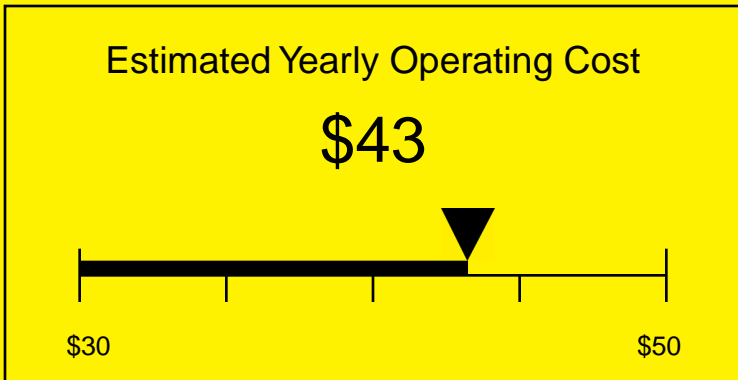

ENERGYGUIDE

REFRIGERATOR
Defrost: Automatic

SCR450LBISH
4.1 Cubic Feet

Compare the energy use of this product with others
before you buy

Your cost will depend on your utility rates

Based on a 2007 U.S. Government national average cost of 10.65 cents per kWh for electricity. Your actual operating cost will vary depending on your local utility rates and your use of the product.