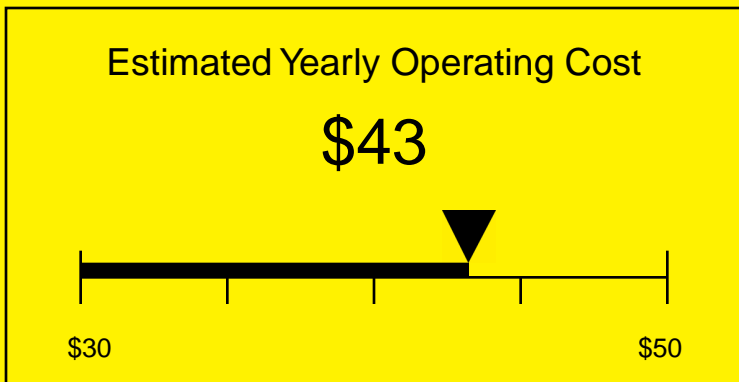

# ENERGYGUIDE

REFRIGERATOR  
Defrost: Automatic

SCR450LBIHHADA  
4.1 Cubic Feet

Compare the energy use of this product with others  
before you buy

Your cost will depend on your utility rates

Based on a 2007 U.S. Government national average cost of 10.65 cents per kWh for electricity. Your actual operating cost will vary depending on your local utility rates and your use of the product.