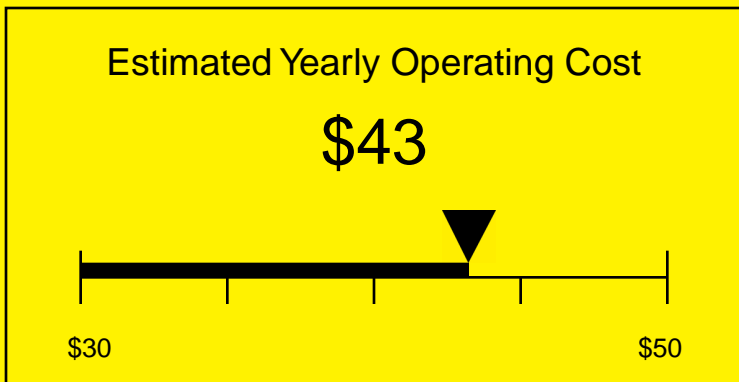

ENERGYGUIDE

REFRIGERATOR
Defrost: Automatic

SCR450LBIHV
4.1 Cubic Feet

Compare the energy use of this product with others
before you buy

Your cost will depend on your utility rates

Based on a 2007 U.S. Government national average cost of 10.65 cents per kWh for electricity. Your actual operating cost will vary depending on your local utility rates and your use of the product.