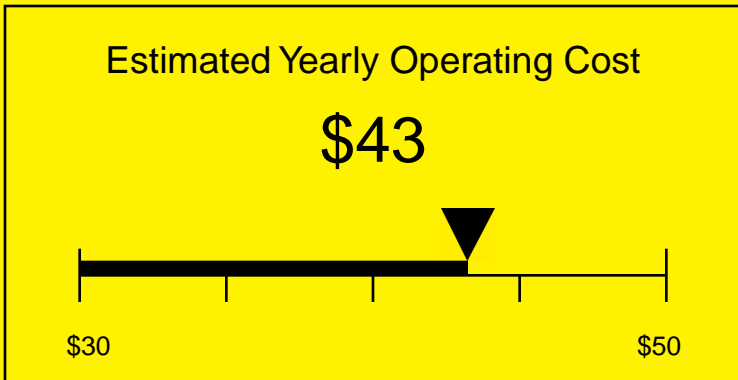

# ENERGYGUIDE

REFRIGERATOR  
Defrost: Automatic

SCR450LBISHADA  
4.1 Cubic Feet

Compare the energy use of this product with others  
before you buy

**406kWh**

Estimated Yearly Electricity Use

Your cost will depend on your utility rates

Based on a 2007 U.S. Government national average cost of 10.65 cents per kWh for electricity. Your actual operating cost will vary depending on your local utility rates and your use of the product.