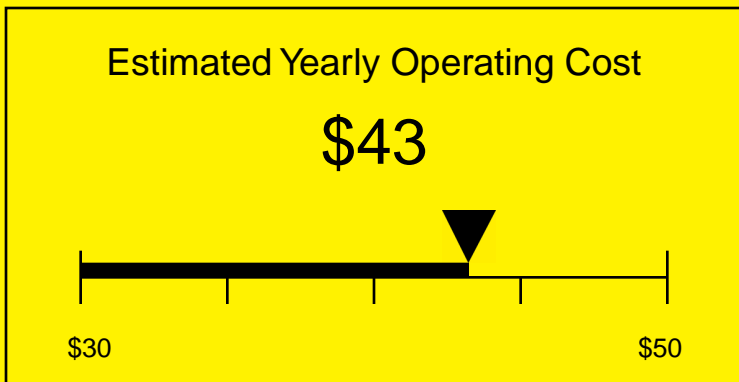

ENERGYGUIDE

REFRIGERATOR
Defrost: Automatic

SCR450LBITBADA
4.1 Cubic Feet

Compare the energy use of this product with others
before you buy

406kWh

Estimated Yearly Electricity Use

Your cost will depend on your utility rates

Based on a 2007 U.S. Government national average cost of 10.65 cents per kWh for electricity. Your actual operating cost will vary depending on your local utility rates and your use of the product.