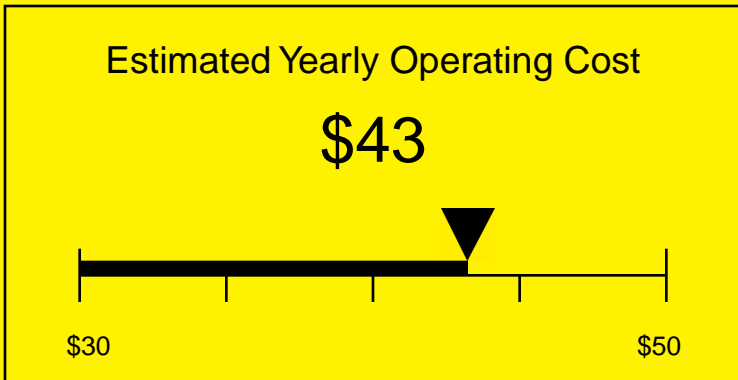

# ENERGYGUIDE

REFRIGERATOR  
Defrost: Automatic

SCR450LBIHH  
4.1 Cubic Feet

Compare the energy use of this product with others  
before you buy

**406kWh**

Estimated Yearly Electricity Use

Your cost will depend on your utility rates

Based on a 2007 U.S. Government national average cost of 10.65 cents per kWh for electricity. Your actual operating cost will vary depending on your local utility rates and your use of the product.