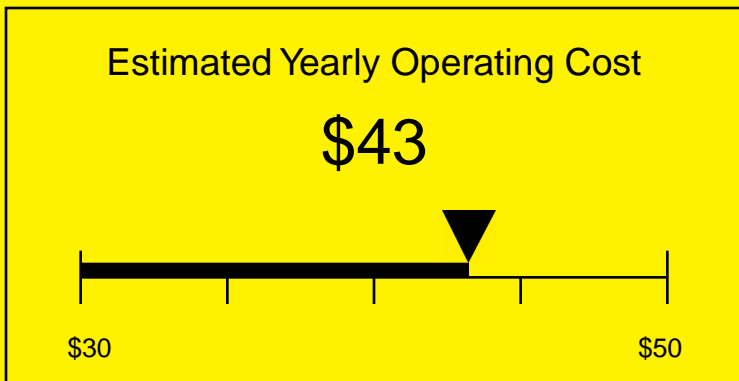

# ENERGYGUIDE

REFRIGERATOR  
Defrost: Automatic

SCR450LHHADA  
4.1 Cubic Feet

Compare the energy use of this product with others  
before you buy

Your cost will depend on your utility rates

Based on a 2007 U.S. Government national average cost of 10.65 cents per kWh for electricity. Your actual operating cost will vary depending on your local utility rates and your use of the product.