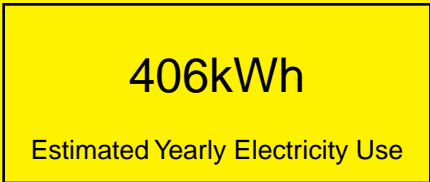

ENERGYGUIDE

REFRIGERATOR
Defrost: Automatic

SCR450LBITB
4.1 Cubic Feet

Compare the energy use of this product with others
before you buy

Your cost will depend on your utility rates

Based on a 2007 U.S. Government national average cost of 10.65 cents per kWh for electricity. Your actual operating cost will vary depending on your local utility rates and your use of the product.