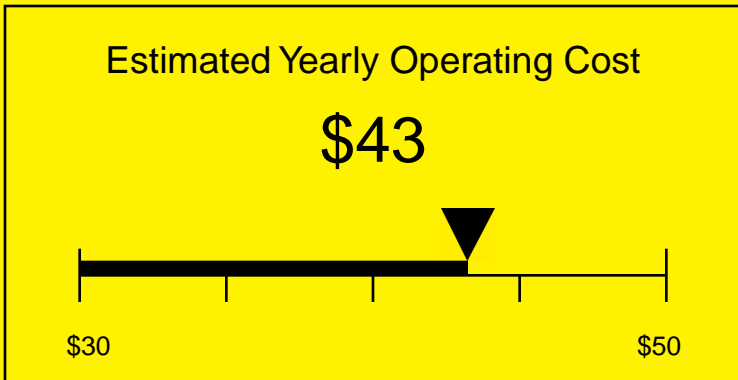

ENERGYGUIDE

REFRIGERATOR
Defrost: Automatic

SCR450LBITB
4.1 Cubic Feet

Compare the energy use of this product with others
before you buy

Your cost will depend on your utility rates

Based on a 2007 U.S. Government national average cost of 10.65 cents per kWh for electricity. Your actual operating cost will vary depending on your local utility rates and your use of the product.