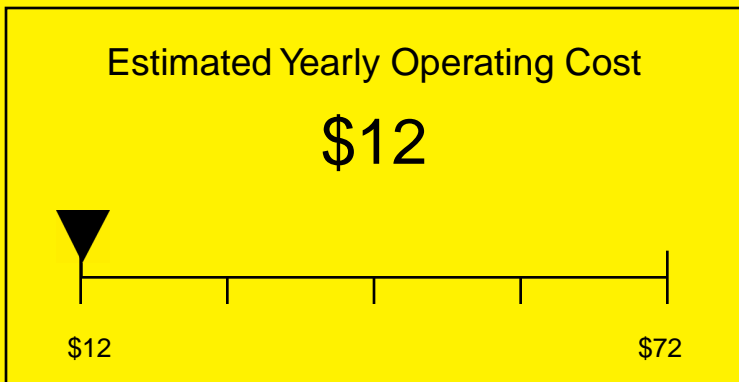

ENERGYGUIDE

None
Defrost: NA

ARWDF129
0.0 Cubic Feet

Compare the energy use of this product with others
before you buy

115kWh

Estimated Yearly Electricity Use

Your cost will depend on your utility rates

Based on a 2007 U.S. Government national average cost of 10.65 cents per kWh for electricity. Your actual operating cost will vary depending on your local utility rates and your use of the product.