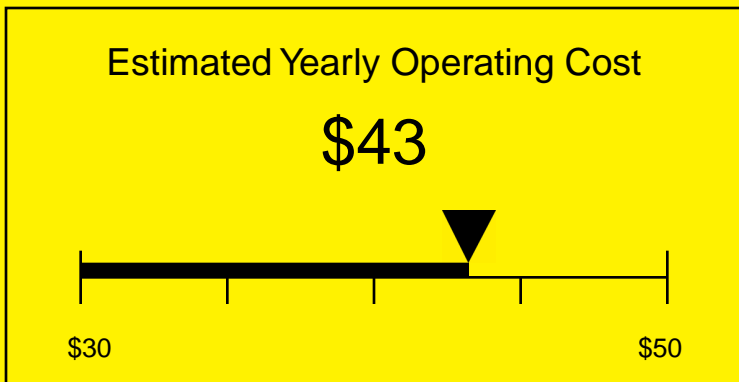

# ENERGYGUIDE

REFRIGERATOR  
Defrost: Automatic

SCR450LBI  
4.1 Cubic Feet

Compare the energy use of this product with others  
before you buy

Your cost will depend on your utility rates

Based on a 2007 U.S. Government national average cost of 10.65 cents per kWh for electricity. Your actual operating cost will vary depending on your local utility rates and your use of the product.