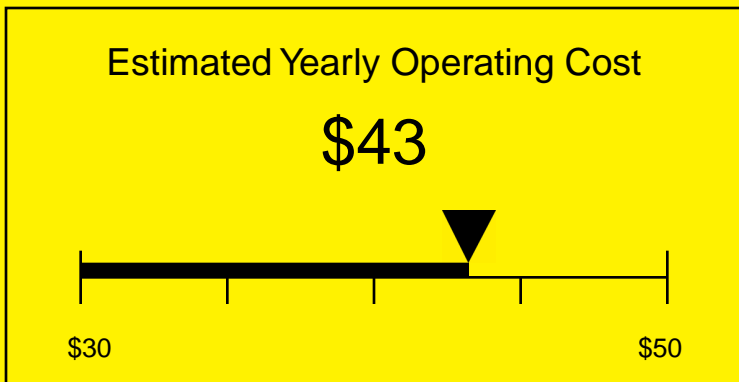

ENERGYGUIDE

REFRIGERATOR
Defrost: Automatic

SCR450LBIADA
4.1 Cubic Feet

Compare the energy use of this product with others
before you buy

Your cost will depend on your utility rates

Based on a 2007 U.S. Government national average cost of 10.65 cents per kWh for electricity. Your actual operating cost will vary depending on your local utility rates and your use of the product.