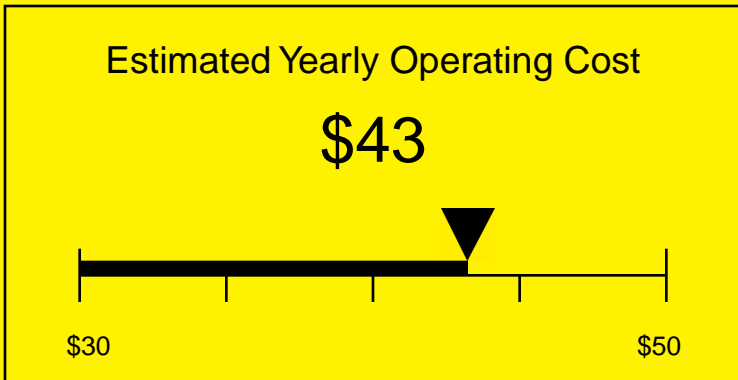

ENERGYGUIDE

REFRIGERATOR
Defrost: Automatic

SCR450LADA
4.1 Cubic Feet

Compare the energy use of this product with others
before you buy

Your cost will depend on your utility rates

Based on a 2007 U.S. Government national average cost of 10.65 cents per kWh for electricity. Your actual operating cost will vary depending on your local utility rates and your use of the product.