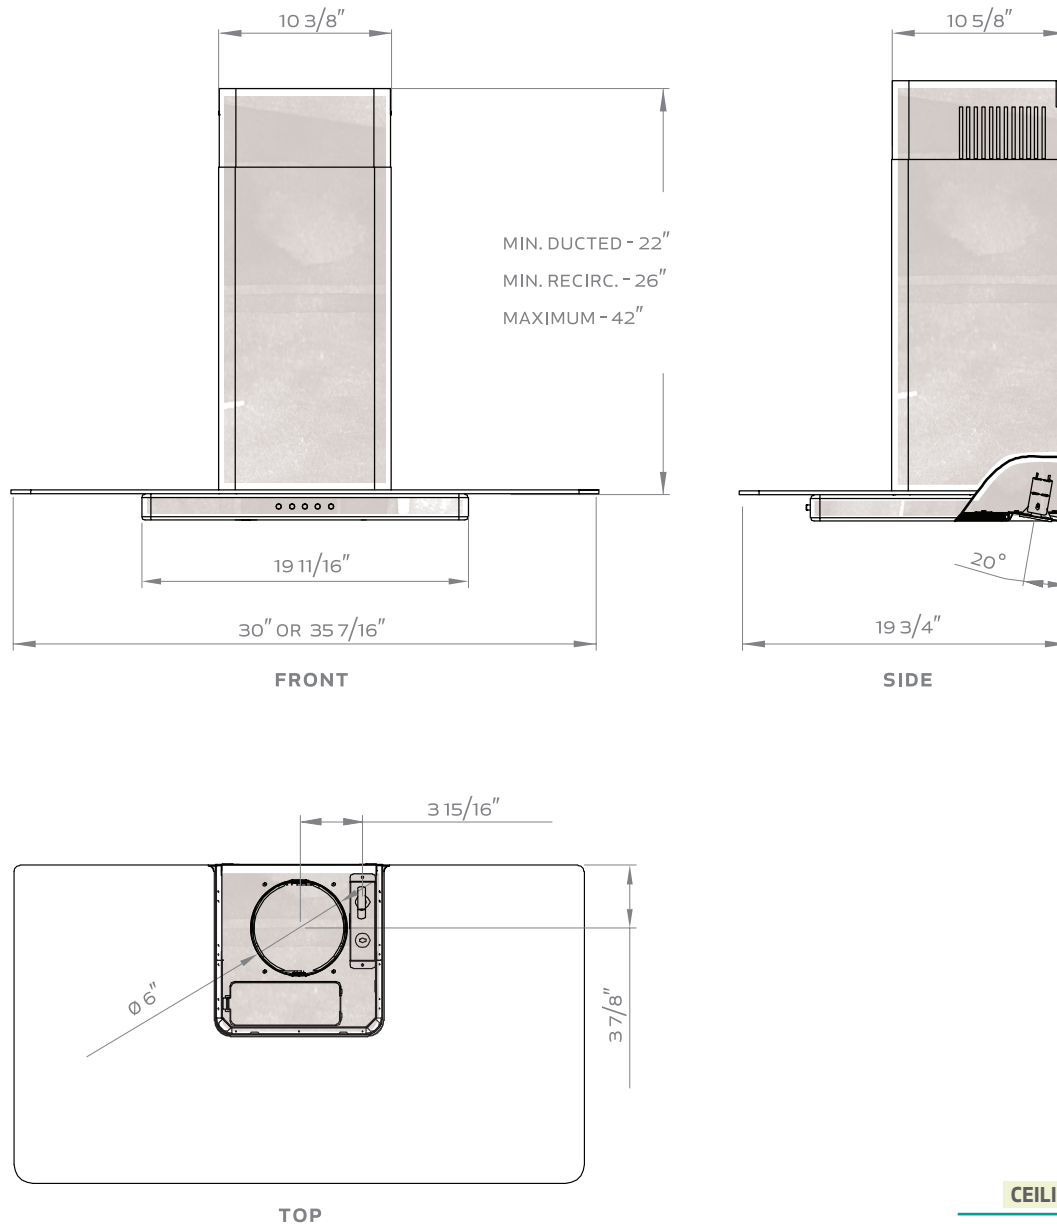

Get uplifted!

Brisas BFG

The Brisas BFG wall-mounted range hood stands out while taking flight. Resembling a glider airplane, BFG's clear glass canopy provides ample capture area in either 30" or 36" models. Designed with a unique angled light panel, BFG's 50-watt halogen light bulbs provide the lighting needed for that perfectly sautéed garlic. Brisas BFG delivers the performance you need, with the style you covet at the price you want.

FEATURES OF HIGH QUALITY

- Available in 30" and 36"
- Available with 600-cfm or 290-cfm internally installed motor
- Stainless steel 3-speed mechanical controls
- Sturdy stainless steel construction
- Durable, washable 5-ply aluminum mesh filters
- Optional recirculation kit
- Standard telescopic duct covers up to 9' ceilings
- Optional duct cover extensions for up to 12' ceilings
- Designed for 6-inch vertical ducted installations

**brisas**

BRISASRANGEHOODS.COM

Brisas BFG

	BFG-E30AG / BFG-E30AG290	BFG-E36AG / BFG-E36AG290
SIZE	30"	36"
NET WIDTH	29-15/16"	35-7/16"
PERFORMANCE		
Blower CFM, Max.	600 / 290	600 / 290
Sones, Max.	6 / 2.8	6 / 2.8
COLOR		
Stainless Steel	SS + Glass	SS + Glass
FEATURES		
Controls	Mechanical Push Button	Mechanical Push Button
Speed Levels	3	3
Delay Off	No	No
Lighting	Halogen, 50W x2	Halogen, 50W x2
Dual Level Lighting	No	No
Filters	Stainless Steel Mesh	Stainless Steel Mesh
Recirculating Option	Yes	Yes
Extension Duct Cover Option	Yes, Up to 12' Ceiling	Yes, Up to 12' Ceiling
DUCT SPECIFICATIONS		
Internal Blower - Vertical	6" round	6" round
Internal Blower - Horizontal	NA	NA
AC INPUT		
	120V - 60Hz	120V - 60Hz
AC POWER		
	400W, 3.5A / 170W, 1.5A	400W, 3.5A / 170W, 1.5A
OPTIONAL ACCESSORIES		
Recirculating Kit	BRC-0003	BRC-0003
Extension Duct Cover	B1C-00MI	B1C-00MI
MOUNTING HEIGHT*		
	26" - 34"	26" - 34"

*Mounting height refers to distance between top of a 36" tall cooking surface and bottom of hood.