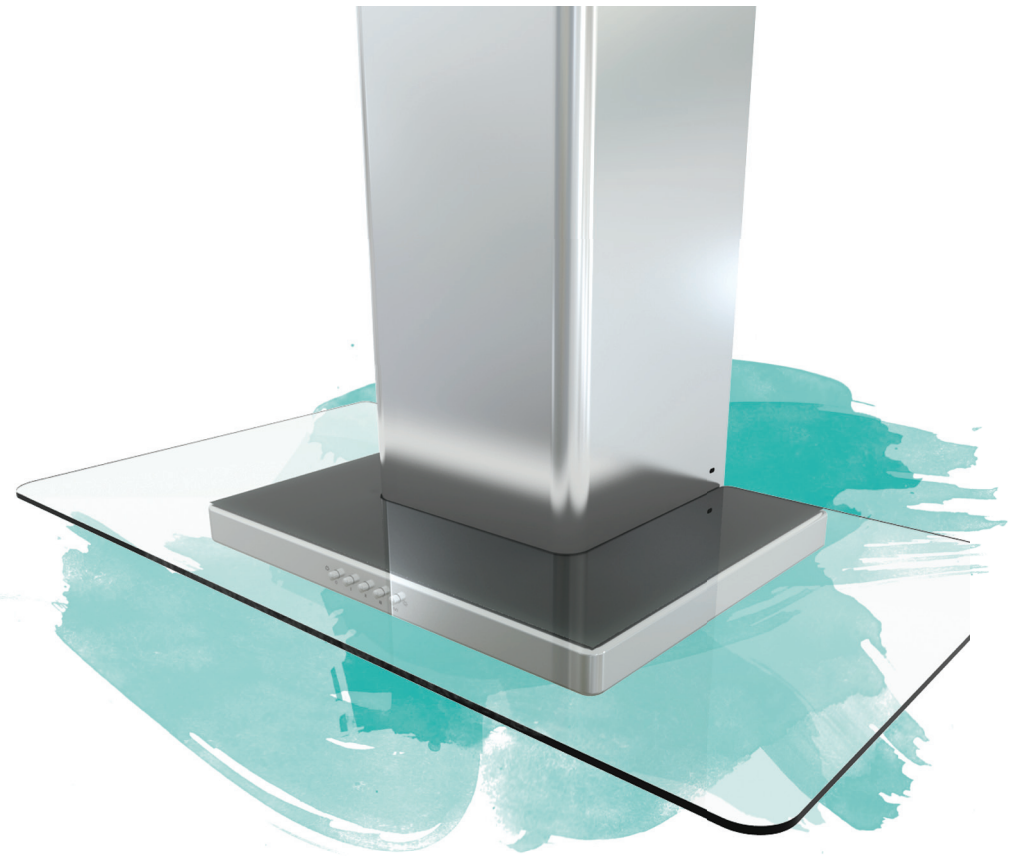

Get uplifted!

Brisas BFG

The Brisas BFG wall-mounted range hood stands out while taking flight. Resembling a glider airplane, BFG's clear glass canopy provides ample capture area in either 30" or 36" models. Designed with a unique angled light panel, BFG's 50-watt halogen light bulbs provide the lighting needed for that perfectly sautéed garlic. Brisas BFG delivers the performance you need, with the style you covet at the price you want.

FEATURES OF HIGH QUALITY

- Available in 30" and 36"
- Available with 600-cfm or 290-cfm internally installed motor
- Stainless steel 3-speed mechanical controls
- Sturdy stainless steel construction
- Durable, washable 5-ply aluminum mesh filters
- Optional recirculation kit
- Standard telescopic duct covers up to 9' ceilings
- Optional duct cover extensions for up to 12' ceilings
- Designed for 6-inch vertical ducted installations

**brisas**

BRISASRANGEHOODS.COM

Brisas BFG

	BFG-E30AG / BFG-E30AG290	BFG-E36AG / BFG-E36AG290
SIZE	30"	36"
NET WIDTH	29-15/16"	35-7/16"
PERFORMANCE		
Blower CFM, Max.	600 / 290	600 / 290
Sones, Max.	6 / 2.8	6 / 2.8
COLOR		
Stainless Steel	SS + Glass	SS + Glass
FEATURES		
Controls	Mechanical Push Button	Mechanical Push Button
Speed Levels	3	3
Delay Off	No	No
Lighting	Halogen, 50W x2	Halogen, 50W x2
Dual Level Lighting	No	No
Filters	Stainless Steel Mesh	Stainless Steel Mesh
Recirculating Option	Yes	Yes
Extension Duct Cover Option	Yes, Up to 12' Ceiling	Yes, Up to 12' Ceiling
DUCT SPECIFICATIONS		
Internal Blower - Vertical	6" round	6" round
Internal Blower - Horizontal	NA	NA
AC INPUT		
	120V - 60Hz	120V - 60Hz
AC POWER		
	400W, 3.5A / 170W, 1.5A	400W, 3.5A / 170W, 1.5A
OPTIONAL ACCESSORIES		
Recirculating Kit	BRC-0003	BRC-0003
Extension Duct Cover	B1C-00MI	B1C-00MI
MOUNTING HEIGHT*		
	26" - 34"	26" - 34"